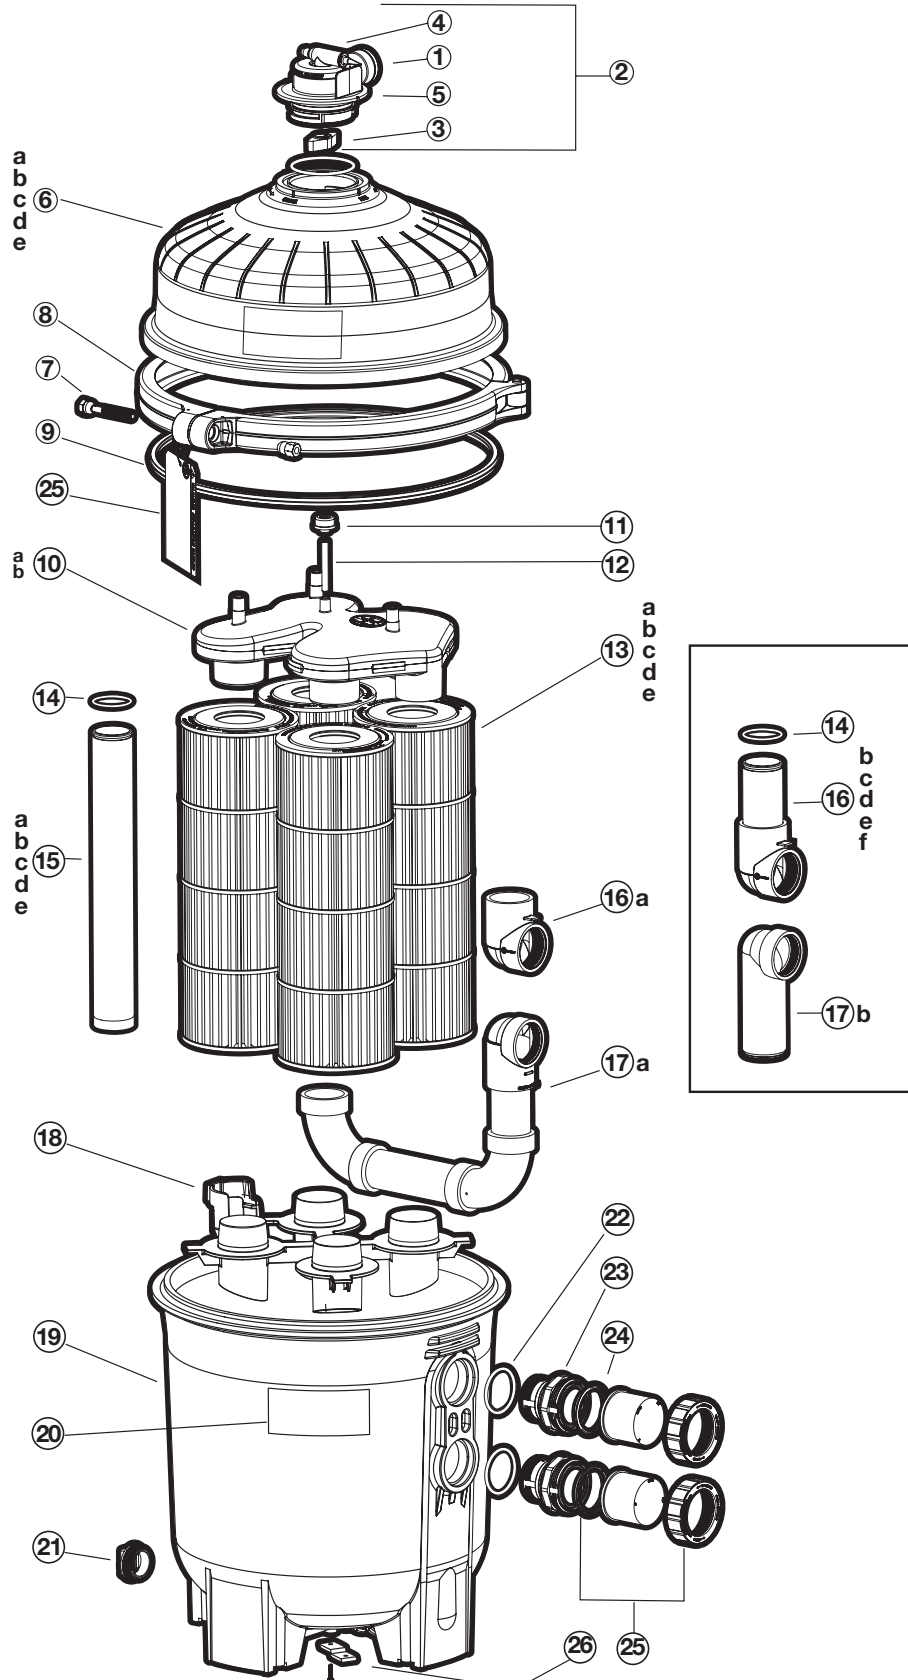

Parts Diagram

Filters

Parts Listing

Ref. No.	Part No.	Description	Ctn. Qty.
1	ECX2712B1	Pressure Gauge	20
2	DEX2420Z8A	O-Ring Kit (<i>set of 2</i>)	10
3	CCX1000N	Air Relief Valve Nut	50
4	CCX1000V	Manual Air Relief with O-Ring	50
5	DEX2420MAR2	Manual Air Relief Assembly	1
6a	DEX2420BTC	Upper Filter Body with Clamp C2030	1
6b	DEX3620BTC	Upper Filter Body with Clamp C3030	1
6c	DEX4820BTC	Upper Filter Body with Clamp C4030	1
6d	DEX6020BTC	Upper Filter Body with Clamp C5030	1
6e	DEX7220BTC	Upper Filter Body with Clamp C7030	1
7	DEX2421J2	Clamp Bolt and Nut	10
8	DEX2421JKIT	Clamp System (Includes Clamp, Clamp Nut and Bolt, Hang Tag, Metal Reinforced Seal, and Labels)	1
9	DEX2422Z2	Metal Reinforced Seal	1
10a	CX3030C	Top Manifold C2030, C3030, C4030	1
10b	CX5030C	Top Manifold C5030, C7030	1
11	CX3000J1	Air Relief Filter	100
12	CX2030Z3	Air Relief Tube	10
13a	CX481XRE	Cartridge Element C2030	1
	CX481XREPAK4	Cartridge Elements (4 Pack) C2030	1
13b	CX580XRE	Cartridge Element C3030	1
	CX580XREPAK4	Cartridge Elements (4 Pack) C3030	1
13c	CX880XRE	Cartridge Element C4030	1
	CX880XREPAK4	Cartridge Elements (4 Pack) C4030	1
13d	CX1280XRE	Cartridge Element C5030	1
	CX1280XREPAK4	Cartridge Elements (4 Pack) C5030	1
13e	CX591XRE	Cartridge Element C7030	1
	CX591XREPAK4	Cartridge Elements (4 Pack) C7030	1
	CX7020M	Mid Plate Connector C7030	1
14	DEX2400Z5	Outlet Pipe O-Ring	500
15a	CX3031F6	Outlet Pipe C2030	1
15b	CX3031F7	Outlet Pipe C3030	1
15c	CX3031F8	Outlet Pipe C4030	1
15d	CX3031F9	Outlet Pipe C5030	1
15e	CX3031F10	Outlet Pipe C7030	1
16a	CX3030F	Inlet Elbow (after Sept. 2012)	5
16b	CX3030F1	Outlet Elbow with Pipe C2030 (prior to Sept. 2012)	5
16c	CX3030F2	Outlet Elbow with Pipe C3030 (prior to Sept. 2012)	5
16d	CX3030F2	Outlet Elbow with Pipe C4030 (prior to Sept. 2012)	5
16e	CX3030F4	Outlet Elbow with Pipe C5030 (prior to Sept. 2012)	5
16f	CX3030F5	Outlet Elbow with Pipe C7030 (prior to Sept. 2012)	5
17a	CX3030H	SwimClear Lower Piping Assembly (after Sept. 2012)	1
17b	CX3020FB	Outlet Elbow (prior to Sept. 2012)	5
18	CX3030D	Bottom Cartridge Mounting Plate	1
19	DEX2420ATC	Lower Filter Body with Clamp	1
20	DEX2420LA6PAK	Label Pack (Includes all Warning and Operation Labels, Hang Tag, Wire Tie, Owner's Manual)	10
21	SP1022CBLK	1 ½" Drain Plug with O-Ring (Black)	100
22	SX220Z2	Bulkhead O-Ring	500
23	CX3035F	Bulkhead Fitting	25
24	SPX3200UG	Union Gasket (<i>set of 2</i>)	100
25	SPX3200UNKIT	Union Connection Kit (2 each of nuts, connectors, gaskets)	10
26	DEX2420DCKIT	(Optional) Tie Down – Strap Kit (2 each of straps, screws)	25