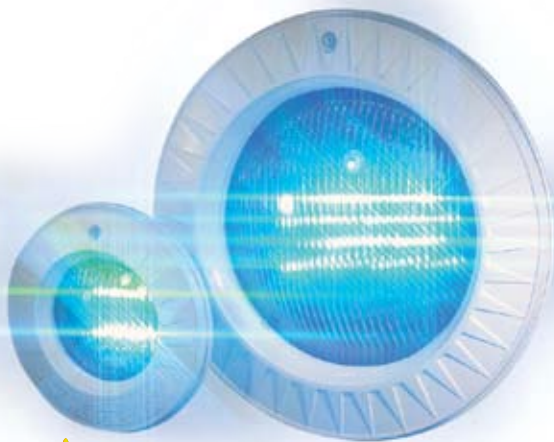

Benefits that really shine.

With industry-leading LED lighting technology, ColorLogic provides the widest spectrum of color choices, plus unmatched performance through standout benefits:

- More than 50,000 hours of performance.
- No moving parts.
- Most energy efficient colored lighting technology available.
- Sealed unit eliminates the need for service calls – no bulbs to change.
- Ability to synchronize two or more lights.
- Streamlined units are easy to install.
- Stainless steel or polymer faceplates.
- 12 volts available.

ColorLogic 2.5 pool and spa LED lighting offers a revolutionary slim profile, and easy-to-install product design.