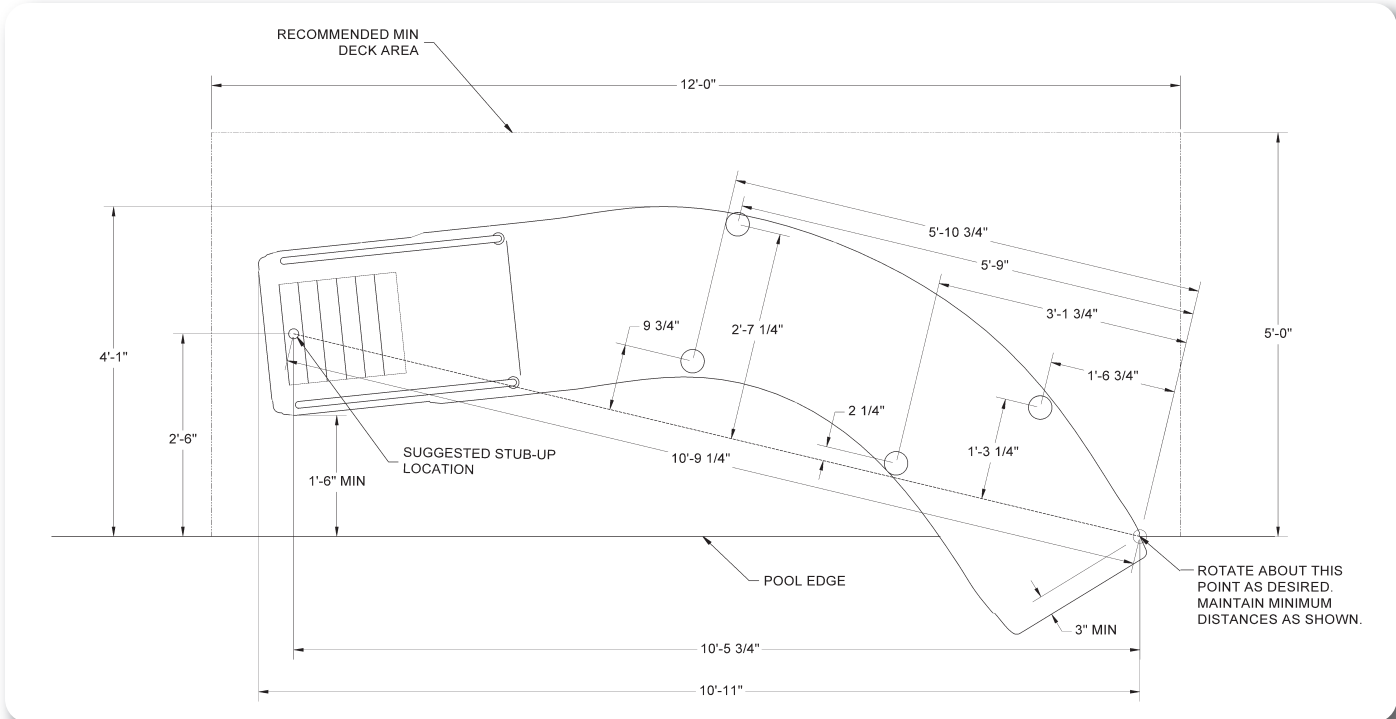

Wild Ride™ Footprint for RIGHT Turn Slide

Custom Powder Coated Colors = White -1; Earth: -3; Copper Vein: -4; Hammertone Gray: -6; Light Gray: -9
(add custom color code behind part # when ordering)