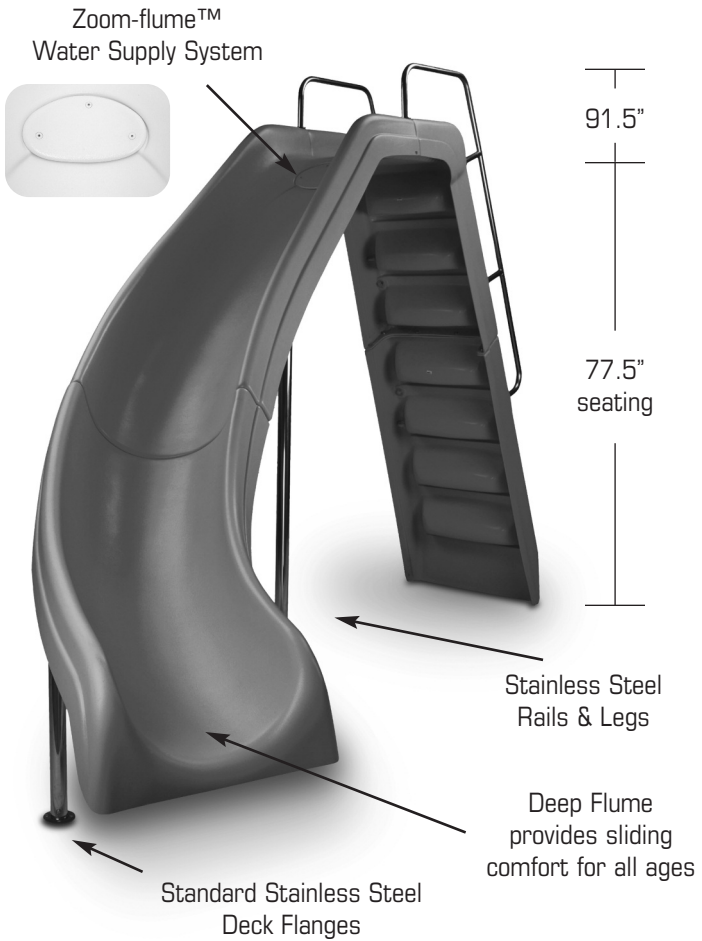

## FEATURES:

- Durable & Long Lasting Acrylic With Fiberglass Reinforcements
- Available in White, Tan, Gray & Blue
- Available in Right or Left Turn
- 77.5" High at Seating Area
- Flume Width = 21.5" (centerline)
- Flume Depth = 10.5"
- Zoom-Flume™ Water Supply System
- 15-25 GPM (Actual GPM rating will vary depending on specific pool size and pool equipment used.)
- Stainless Steel Rails, Legs & Hardware
- Exclusive Stainless Steel Deck Flanges
- Optional Powder Coated Rails & Legs
- Fully Molded Steps Provide Safe Access to Slide Flume
- Weight Limit = 250 Lbs.
- See Available Slide Colors on Pg. 31

## WILD RIDE™ - RIGHT

DESCRIPTION	PART NUMBER
Wild Ride Slide - right - wht	Part #WRS-CR-SS
Wild Ride Slide - right - blue	Part #WRS-CRB-SS
Wild Ride Slide - right - tan	Part #WRS-CRT-SS
Wild Ride Slide - right - gray	Part #WRS-CRG-SS

comes w/ss hardware  
 w/powder coated handrails, add **-H**  
 w/powder coated handrails, legs, & deck anchors, add **-A**