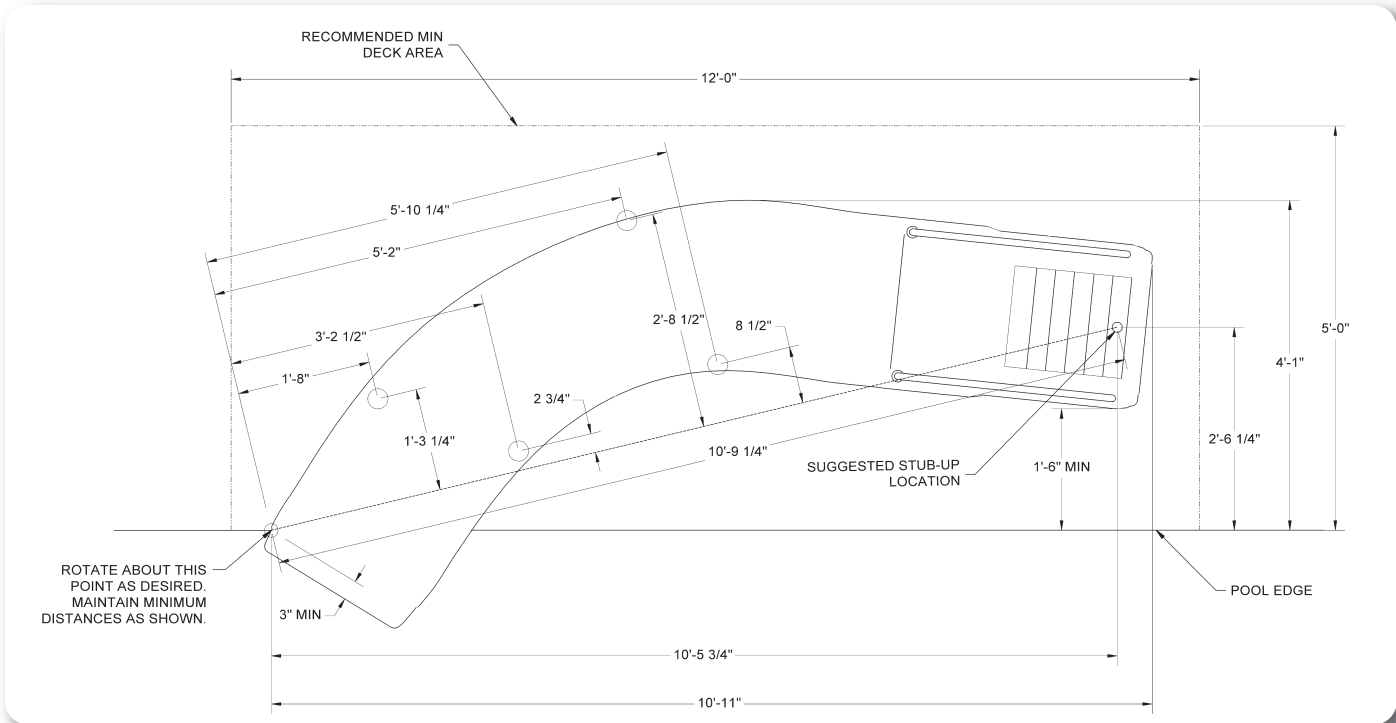

Wild Ride™ Footprint for LEFT Turn Slide

Custom Powder Coated Colors = White -1; Earth: -3; Copper Vein: -4; Hammertone Gray: -6; Light Gray: -9
(add custom color code behind part # when ordering)