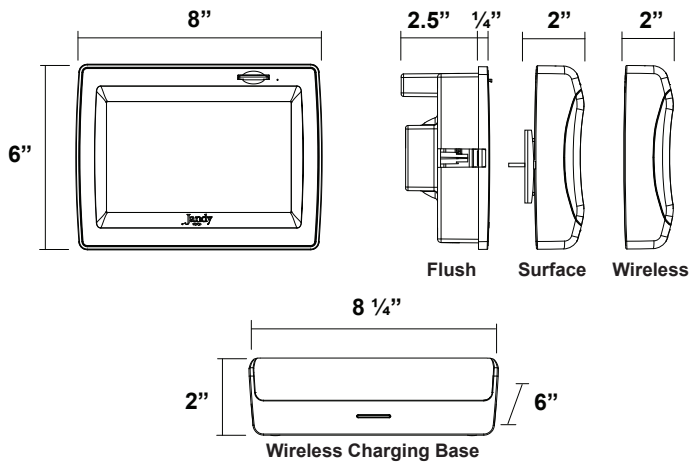

SPECIFICATIONS

Model Number	Description	Housing Size	LCD Information	Memory	Photo File
TCHLNK-RF	Wireless with Charging Base	8.25" w x 6" h x 2" d	All Models: 7" Diagonal; Active Area 800 x 400 px Aspect: 15:9	All Models: 256 MB or 200 Images	All Models: JPEG; Max. Size: 2100 x 1600 px
TCHLNK-WF	Wired, Wall Mount Flush	8" w x 6" h x 2.75" d (2.5" in wall)			
TCHLNK-WS	Wired, Wall Mount Surface	8" w x 6" h x 2" d			

AquaLink Touch Flash Reader accepts SD, MS, MMC and XD cards

AQUALINK TOUCH

The leading edge in backyard pool and spa equipment control.

The AquaLink Touch offers the power of a pool and spa control system as an in-wall wired or wireless countertop, full color touch screen. With the most popular features of the AquaLink® RS, virtually every pool and spa function can be performed with ease. With our most user-friendly navigation to date, AquaLink Touch has the power to control jets, lights, pool to spa switching, pump speeds, temperature settings, water purification and much, much more.

MODEL DIMENSIONS

RF Signal: Maximum 500 ft. range, does not require line-of-sight.
AquaLink RS System Level and Power Center sold separately, Foundation, Standard or Sub Panel, with or without Salt Water Chlorinator.
AquaLink Touch interfaces with existing OneTouch™ or All Button AquaLink RS control systems with Rev Q or later.

Experience ultimate user-friendly equipment control with AquaLink Touch.

AquaLink® Touch™

FULL COLOR TOUCH SCREEN

EXPERIENCE ULTIMATE CONTROL

AquaLink Touch automates backyard equipment including filtration, pumps, heaters, heat pumps, solar, cleaners, lights, chemicals and more. With virtually unlimited programming options, AquaLink Touch technology is engineered to redefine what pool and spa controllers can do.

Access equipment and features used most commonly by customizing your home screen. Set up macros to turn on multiple pieces of equipment, yard lights and more with the touch of one button.

- » Controls up to 32 circuits
- » Large 7" diagonal screen
- » Customizable home screen
- » Digital picture frame feature
- » Seamless interface with variable speed pumps
- » Contact your local Zodiac sales consultant at 800.822.7933

www.jandy.com

Zodiac Pool Systems, Inc.
P 800.822.7933 | F 800.479.8324

©2010 Zodiac Pool Systems, Inc. All right reserved. SL5514- 0110