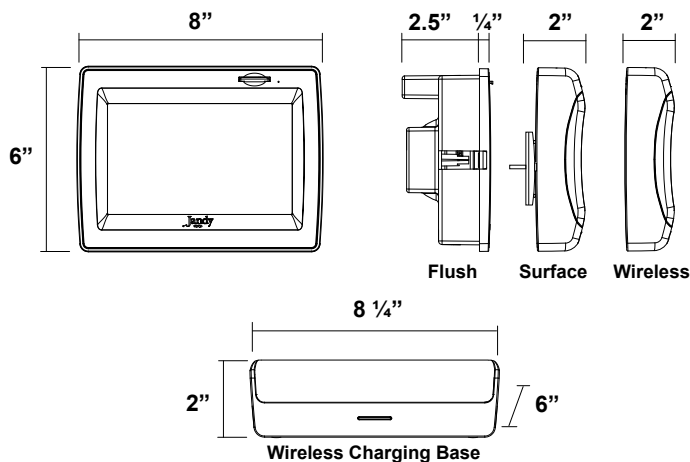

SPECIFICATIONS

Model Number	Description	Housing Size	LCD Information	Memory	Photo File
TCHLNK-RF	Wireless with Charging Base	8.25" w x 6" h x 2" d	All Models: 7" Diagonal; Active Area 800 x 400 px Aspect: 15:9	All Models: 256 MB or 200 Images	All Models: JPEG; Max. Size: 2100 x 1600 px
TCHLNK-WF	Wired, Wall Mount Flush	8" w x 6" h x 2.75" d (2.5" in wall)			
TCHLNK-WS	Wired, Wall Mount Surface	8" w x 6" h x 2" d			

AquaLink Touch Flash Reader accepts SD, MS, MMC and XD cards

AQUALINK TOUCH

The leading edge in backyard pool and spa equipment control.

The AquaLink Touch offers the power of a pool and spa control system as an in-wall wired or wireless countertop, full color touch screen. With the most popular features of the AquaLink® RS, virtually every pool and spa function can be performed with ease. With our most user-friendly navigation to date, AquaLink Touch has the power to control jets, lights, pool to spa switching, pump speeds, temperature settings, water purification and much, much more.

MODEL DIMENSIONS

RF Signal: Maximum 500 ft. range, does not require line-of-sight.

AquaLink RS System Level and Power Center sold separately, Foundation, Standard or Sub Panel, with or without Salt Water Chlorinator.

AquaLink Touch interfaces with existing OneTouch™ or All Button AquaLink RS control systems with Rev Q or later.

Experience ultimate user-friendly equipment control with AquaLink Touch.

AquaLink® Touch™

FULL COLOR TOUCH SCREEN

EXPERIENCE ULTIMATE CONTROL

AquaLink Touch automates backyard equipment including filtration, pumps, heaters, heat pumps, solar, cleaners, lights, chemicals and more. With virtually unlimited programming options, AquaLink Touch technology is engineered to redefine what pool and spa controllers can do.

Access equipment and features used most commonly by customizing your home screen. Set up macros to turn on multiple pieces of equipment, yard lights and more with the touch of one button.

- » Controls up to 32 circuits
- » Large 7" diagonal screen
- » Customizable home screen
- » Digital picture frame feature
- » Seamless interface with variable speed pumps
- » Contact your local Zodiac sales consultant at 800.822.7933

www.jandy.com

Zodiac Pool Systems, Inc.
P 800.822.7933 | F 800.479.8324

©2010 Zodiac Pool Systems, Inc. All right reserved. SL5514- 0110