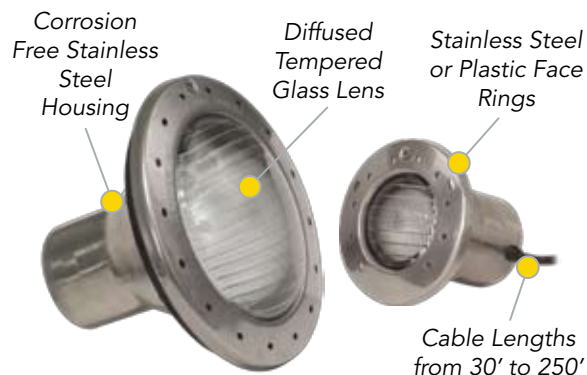

Brighten the Evening for Entertaining & Safety

JandyWhite Pool & Spa Lights bring a reassuring glow to any evening with vibrant, incandescent pool and spa lighting. A complete range of configurations assure the ideal lighting solution for your unique design. Brighten your backyard and highlight a spectacular evening of backyard entertaining with JandyWhite incandescent pool and spa lights.

ILLUMINATE WITH STYLE

Pool and spa lights add a spectacular dimensional element to your backyard, casting a beam through the fluid surface, shimmering on your landscape and architecture. Configured with up to 500 watts of illumination, JandyWhite lights have the power to brighten even the largest pools, creating a safe and inviting environment for an evening swim. Spa lighting receives the same attention, providing just the right mood lighting for your evening relaxation and spa therapy. All Jandy lights are available with attractive stainless steel or plastic face rings that will perfectly complement your pool and spa finish. Optional colored lenses can be added for spontaneous creative expression with a simple snap.