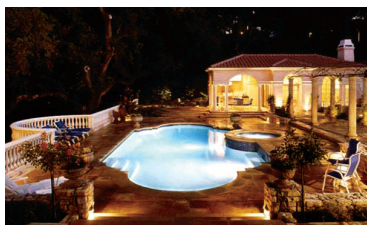

Brighten the Evening for Entertaining & Safety

JandyWhite Pool & Spa Lights bring a reassuring glow to any evening with vibrant, incandescent pool and spa lighting. A complete range of configurations assure the ideal lighting solution for your unique design. Brighten your backyard and highlight a spectacular evening of backyard entertaining with JandyWhite incandescent pool and spa lights.

ILLUMINATE WITH STYLE

Pool and spa lights add a spectacular dimensional element to your backyard, casting a beam through the fluid surface, shimmering on your landscape and architecture. Configured with up to 500 watts of illumination, JandyWhite lights have the power to brighten even the largest pools, creating a safe and inviting environment for an evening swim. Spa lighting receives the same attention, providing just the right mood lighting for your evening relaxation and spa therapy. All Jandy lights are available with attractive stainless steel or plastic face rings that will perfectly complement your pool and spa finish. Optional colored lenses can be added for spontaneous creative expression with a simple snap.