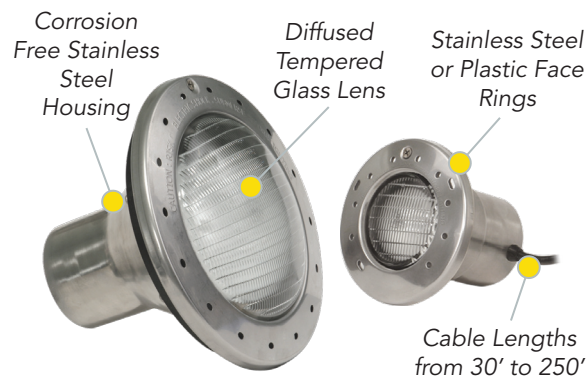

Brighten the Evening for Entertaining & Safety

JandyWhite Pool & Spa Lights bring a reassuring glow to any evening with vibrant, incandescent pool and spa lighting. A complete range of configurations assure the ideal lighting solution for your unique design. Brighten your backyard and highlight a spectacular evening of backyard entertaining with JandyWhite incandescent pool and spa lights.

ILLUMINATE WITH STYLE

Pool and spa lights add a spectacular dimensional element to your backyard, casting a beam through the fluid surface, shimmering on your landscape and architecture. Configured with up to 500 watts of illumination, JandyWhite lights have the power to brighten even the largest pools, creating a safe and inviting environment for an evening swim. Spa lighting receives the same attention, providing just the right mood lighting for your evening relaxation and spa therapy. All Jandy lights are available with attractive stainless steel or plastic face rings that will perfectly complement your pool and spa finish. Optional colored lenses can be added for spontaneous creative expression with a simple snap.