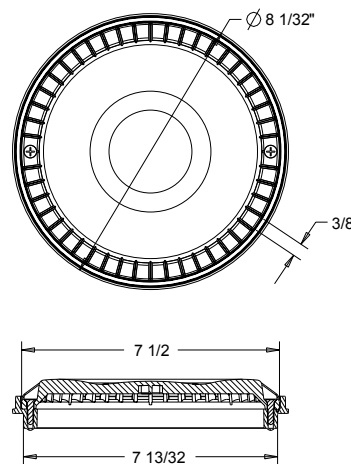

Features

For single or multiple drain use
(see installation instructions)

Single

Floor: 88 GPM at 3.2 fps

Wall: 70 GPM at 2.6 fps

Floor/wall: 41 GPM at 1.5 fps

8.8 square inch opening

#316 stainless steel screws

Manufactured from superior
UV-resistant engineered polymers

Meets or exceeds NSF 50/ASME/ANSI
A112.19.8a-2008 national standards
and ASTM G154 UV testing

Listed with IAPMO R&T

50 per case

Part # 8AVxxx

*Fits: AquaStar (all Pre-VGB 8" Models), American, Pentair, Color Match, Waterway and most Custom Molded (CMP)

Part Numbers / Colors

- 8AV101 White
- 8AV102 Black
- 8AV103 Lt. Gray
- 8AV104 Blue
- 8AV105 Dk. Gray
- 8AV106 Bone
- 8AV107 Taupe
- 8AV108 Tan

VGB 2008 Compliant

1. 8" anti-entrapment cover
2. 8" anti-entrapment frame
3. #10 flat head phillips screw, ss, qty 2

Meets or exceeds NSF 50/ASME/ANSI A112.19.8a-2008 national standards and ASTM G154 UV testing

8" Anti-Entrapment Suction Outlet with 8" Round Double-Deep Sump

1. 8" round double-deep frame
2. 8" anti-entrapment suction outlet
3. #10 x 3/4" lg flat head phillips screw, 316 ss, qty 2