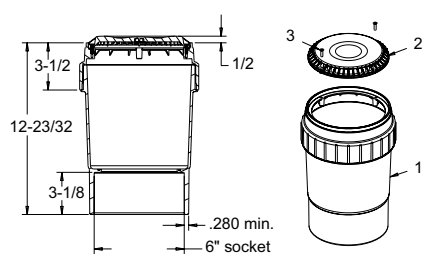

8" Anti-Entrapment Suction Outlet with 6" Soc. Deep PVC Sump

1. 6" socket deep PVC sump
2. 8" anti-entrapment suction outlet
3. #10 x 3/4" lg flat head phillips screw, 316 ss, qty 2

Part #
8AVDDSB6SOCxxx