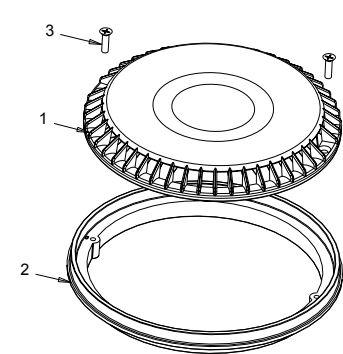

Features

For single or multiple drain use
(see installation instructions)

Single

Floor: 88 GPM at 3.2 fps

Wall: 70 GPM at 2.6 fps

Floor/wall: 41 GPM at 1.5 fps

8.8 square inch opening

#316 stainless steel screws

Part Numbers / Colors

- 8AV101 White
- 8AV102 Black
- 8AV103 Lt. Gray
- 8AV104 Blue
- 8AV105 Dk. Gray
- 8AV106 Bone
- 8AV107 Taupe
- 8AV108 Tan

VGB 2008 Compliant

1. 8" anti-entrapment cover
2. 8" anti-entrapment frame
3. #10 flat head phillips screw, ss, qty 2

Meets or exceeds NSF 50/ASME/ANSI A112.19.8a-2008 national standards and ASTM G154 UV testing

8" Anti-Entrapment Suction Outlet with 8" Round Double-Deep Sump

1. 8" round double-deep frame
2. 8" anti-entrapment suction outlet
3. #10 x 3/4" lg flat head phillips screw, 316 ss, qty 2

Part #
8AVDDxxx

8" Anti-Entrapment Suction Outlet with Dual-Port 2 1/2" Spg. x 2" Soc. Deep PVC Sump

1. Dual-port 2-1/2" spigot x 2" socket deep PVC sump
2. 8" anti-entrapment suction outlet
3. 2" tapered pipe thread plug
4. #10 x 3/4" lg flat head phillips screw, 316 ss, qty 2