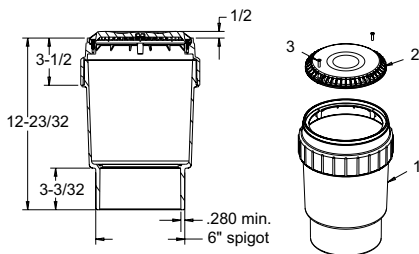

8" Anti-Entrapment Suction Outlet with 6" Spigot Deep PVC Sump

1. 6" spigot deep PVC sump
2. 8" anti-entrapment suction outlet
3. #10 x 3/4" lg flat head phillips screw, 316 ss, qty 2

Part #
8AVDDSB6SPxxx