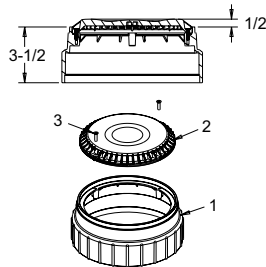

Part Numbers / Colors

- 8AV101 White
- 8AV102 Black
- 8AV103 Lt. Gray
- 8AV104 Blue
- 8AV105 Dk. Gray
- 8AV106 Bone
- 8AV107 Taupe
- 8AV108 Tan

VGB 2008 Compliant

1. 8" anti-entrapment cover
2. 8" anti-entrapment frame
3. #10 flat head phillips screw, ss, qty 2

ADDITIONAL PRODUCT CONFIGURATIONS FOR 8AVxxx

Features: Sump Buckets for 8AVxxx

For single or multiple drain use (see installation instructions)

#316 stainless steel screws

Manufactured from superior UV-resistant engineered polymers

Meets or exceeds NSF 50/ASME/ANSI A112.19.8a-2008 national standards and ASTM G154 UV testing

8" Anti-Entrapment Suction Outlet with 8" Round Double-Deep Sump

1. 8" round double-deep frame
2. 8" anti-entrapment suction outlet
3. #10 x 3/4" lg flat head phillips screw, 316 ss, qty 2

Part #
8AVDDxxx

8" Anti-Entrapment Suction Outlet with Dual-Port 2 1/2" Spg. x 2" Soc. Deep PVC Sump

1. Dual-port 2-1/2" spigot x 2" socket deep PVC sump
2. 8" anti-entrapment suction outlet
3. 2" tapered pipe thread plug
4. #10 x 3/4" lg flat head phillips screw, 316 ss, qty 2