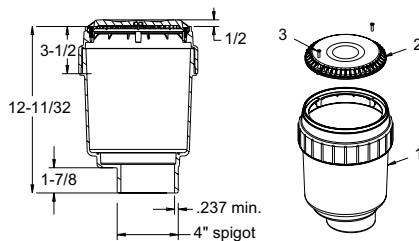

Part #
8AVDDxxx

8" Anti-Entrapment Suction Outlet with Dual-Port 2 1/2" Spg. x 2" Soc. Deep PVC Sump

1. Dual-port 2-1/2" spigot x 2" socket deep PVC sump
2. 8" anti-entrapment suction outlet
3. 2" tapered pipe thread plug
4. #10 x 3/4" lg flat head phillips screw, 316 ss, qty 2

Part #
8AVDDSBxxx

8" Anti-Entrapment Suction Outlet with 4" Spigot Deep PVC Sump

1. 4" spigot deep PVC sump
2. 8" anti-entrapment suction outlet
3. #10 x 3/4" lg flat head phillips screw, 316 ss, qty 2

Part #
8AVDDSB4SPxxx