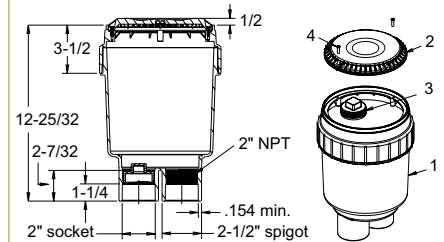

Meets or exceeds NSF 50/ASME/ANSI A112.19.8a-2008 national standards and ASTM G154 UV testing

8" Anti-Entrapment Suction Outlet with 8" Round Double-Deep Sump

1. 8" round double-deep frame
2. 8" anti-entrapment suction outlet
3. #10 x 3/4" lg flat head phillips screw, 316 ss, qty 2

Part #
8AVDDxxx

8" Anti-Entrapment Suction Outlet with Dual-Port 2 1/2" Spg. x 2" Soc. Deep PVC Sump

1. Dual-port 2-1/2" spigot x 2" socket deep PVC sump
2. 8" anti-entrapment suction outlet
3. 2" tapered pipe thread plug
4. #10 x 3/4" lg flat head phillips screw, 316 ss, qty 2