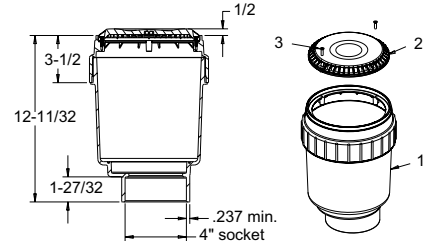

Part #
8AVDDxxx

8" Anti-Entrapment Suction Outlet with Dual-Port 2 1/2" Spg. x 2" Soc. Deep PVC Sump

1. Dual-port 2-1/2" spigot x 2" socket deep PVC sump
2. 8" anti-entrapment suction outlet
3. 2" tapered pipe thread plug
4. #10 x 3/4" lg flat head phillips screw, 316 ss, qty 2

Part #
8AVDDSBxxx

8" Anti-Entrapment Suction Outlet with 4" Spigot Deep PVC Sump

1. 4" spigot deep PVC sump
2. 8" anti-entrapment suction outlet
3. #10 x 3/4" lg flat head phillips screw, 316 ss, qty 2

Part #
8AVDDSB4SPxxx

8" Anti-Entrapment Suction Outlet with 4" Soc. Deep PVC Sump

1. 4" socket deep PVC sump
2. 8" anti-entrapment suction outlet
3. #10 x 3/4" lg flat head phillips screw, 316 ss, qty 2

Part #
8AVDDSB4SOCxxx