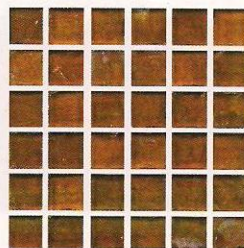

# ARCTIC

Size: 1" x 1" Glass Tiles  
1 sht. = 1.0 sq. ft.

Tiles shown in photo are  
Arctic Ocean (AT007 OCEAN).

Amber  
AT005 AMBER

Ice  
AT012 ICE

Ocean  
AT007 OCEAN

Lagoon  
AT083 LAGOON

Images enlarged to show detail.