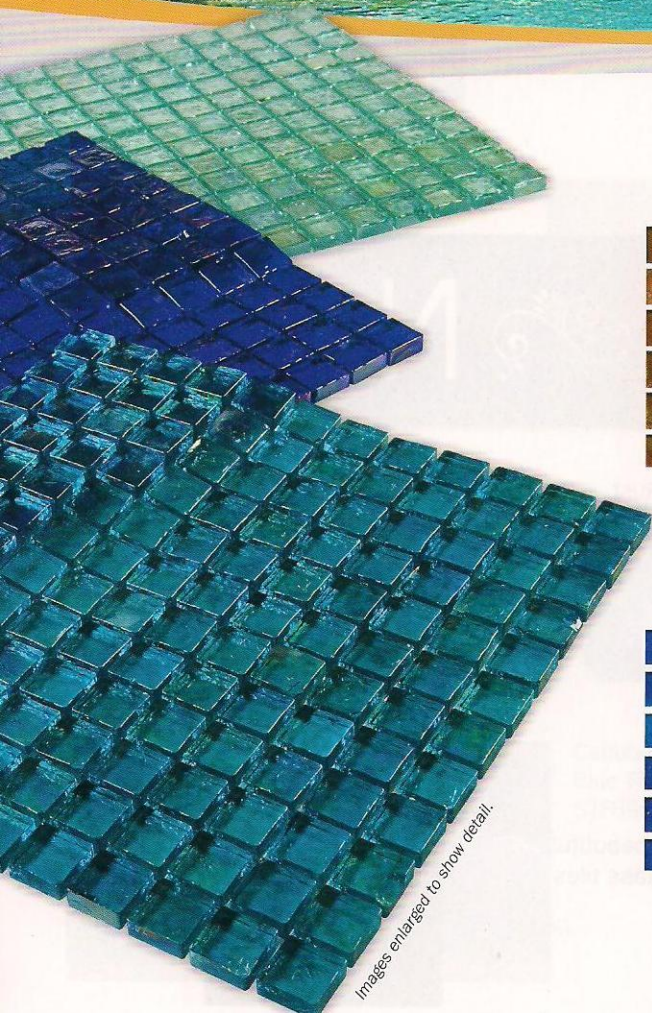

# ARCTIC

Size: 1" x 1" Glass Tiles  
1 sht. = 1.0 sq. ft.

Tiles shown in photo are  
Arctic Ocean (AT007 OCEAN).

Amber  
AT005 AMBER

Ice  
AT012 ICE

Ocean  
AT007 OCEAN

Lagoon  
AT083 LAGOON

Images enlarged to show detail.