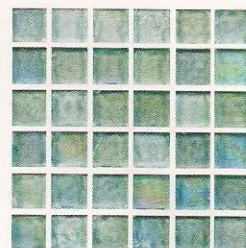

# ARCTIC

Size: 1" x 1" Glass Tiles  
1 sht. = 1.0 sq. ft.

Tiles shown in photo are  
Arctic Ocean (AT007 OCEAN).

Amber  
AT005 AMBER

Ice  
AT012 ICE

Ocean  
AT007 OCEAN

Lagoon  
AT083 LAGOON

Images enlarged to show detail.