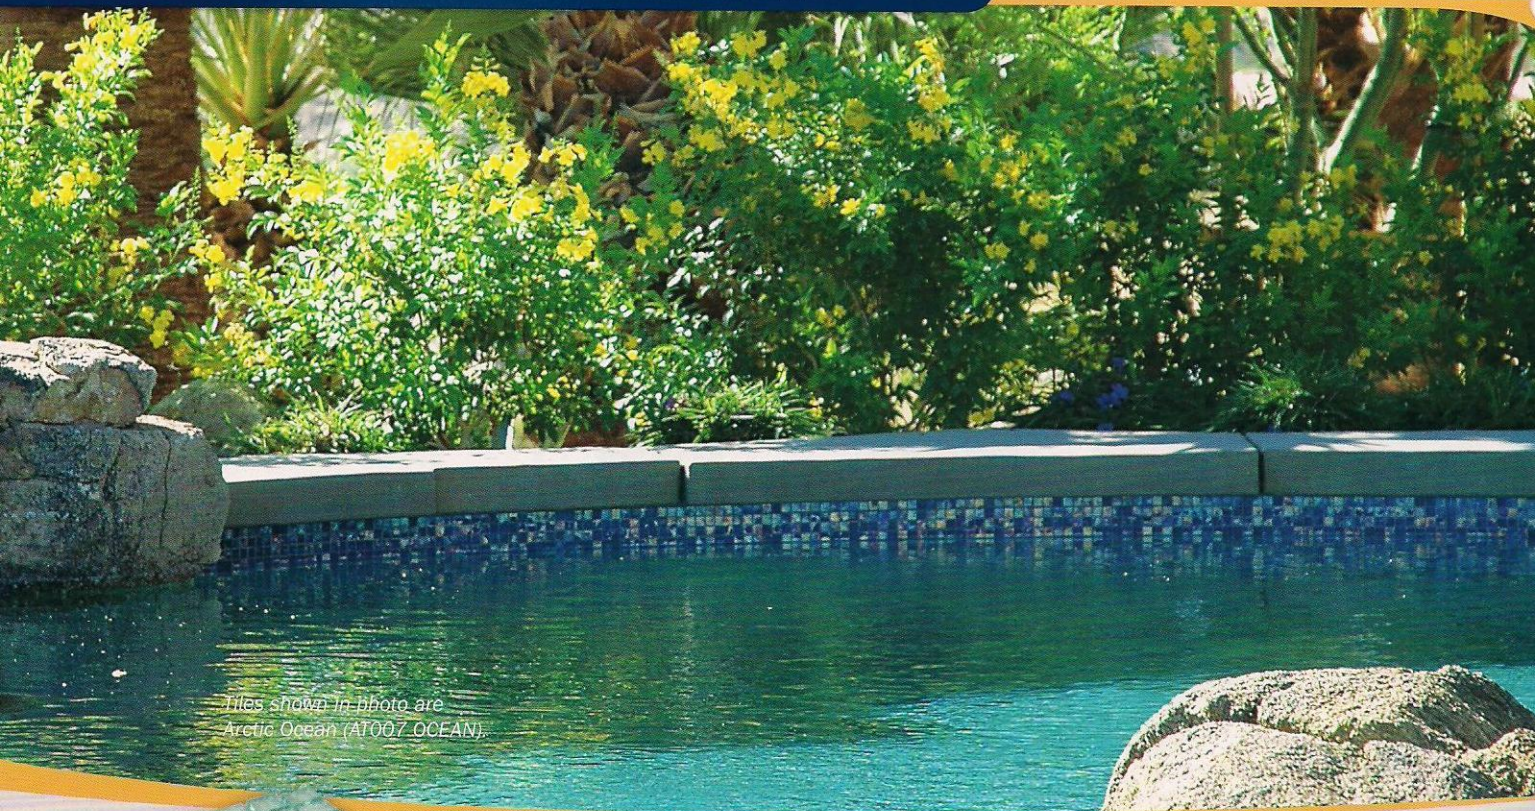

# ARCTIC

Size: 1" x 1" Glass Tiles  
1 sht. = 1.0 sq. ft.

Tiles shown in photo are  
Arctic Ocean (AT007 OCEAN).

Amber  
AT005 AMBER

Ice  
AT012 ICE

Ocean  
AT007 OCEAN

Lagoon  
AT083 LAGOON

Images enlarged to show detail.