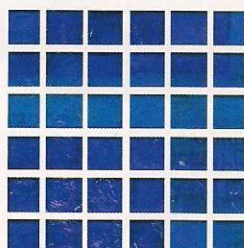

# ARCTIC

Size: 1" x 1" Glass Tiles  
1 sht. = 1.0 sq. ft.

Tiles shown in photo are  
Arctic Ocean (AT007 OCEAN).

Amber  
AT005 AMBER

Ice  
AT012 ICE

Ocean  
AT007 OCEAN

Lagoon  
AT083 LAGOON

Images enlarged to show detail.