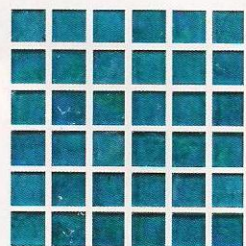

# ARCTIC

Size: 1" x 1" Glass Tiles  
1 sht. = 1.0 sq. ft.

Tiles shown in photo are  
Arctic Ocean (AT007 OCEAN).

Amber  
AT005 AMBER

Ice  
AT012 ICE

Ocean  
AT007 OCEAN

Lagoon  
AT083 LAGOON

Images enlarged to show detail.