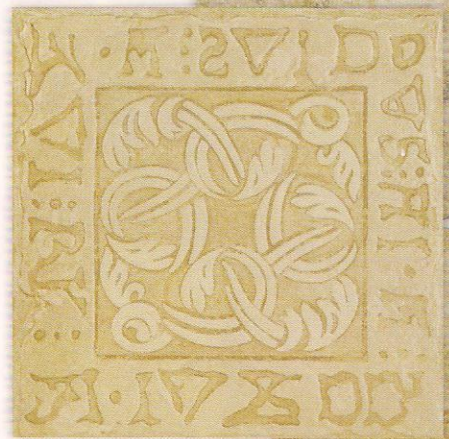

Size: 6" x 6" & Deco  
 6" x 6": 4 pcs. = 1.0 sq. ft. nominal

# BELLAGIO

Tiles shown in photo are Bellagio Beige (BEL-6BLEND) with ivory tumbled travertine decking.

**Note:** This tile is subject to wide shade variations.

**Tip:** The sophisticated **Bellagio** tile is a naturally beautiful stone surface that can be used for a refined impression – on waterlines, BBQs or other backyard amenities.

The **Bellagio** tile is available in 3" x 12" bullnose tile.

Beige Deco  
 BEL-DECO

Beige  
 BEL-6BLEND

Images enlarged to show detail.

**NOTE:** The shade of tiles or stone may vary within any given color – an inherent quality that enhances their beauty. Visually check a sample of the actual product before installation. To see how any of our tiles look installed, dive into our website [www.nptonline.com](http://www.nptonline.com).