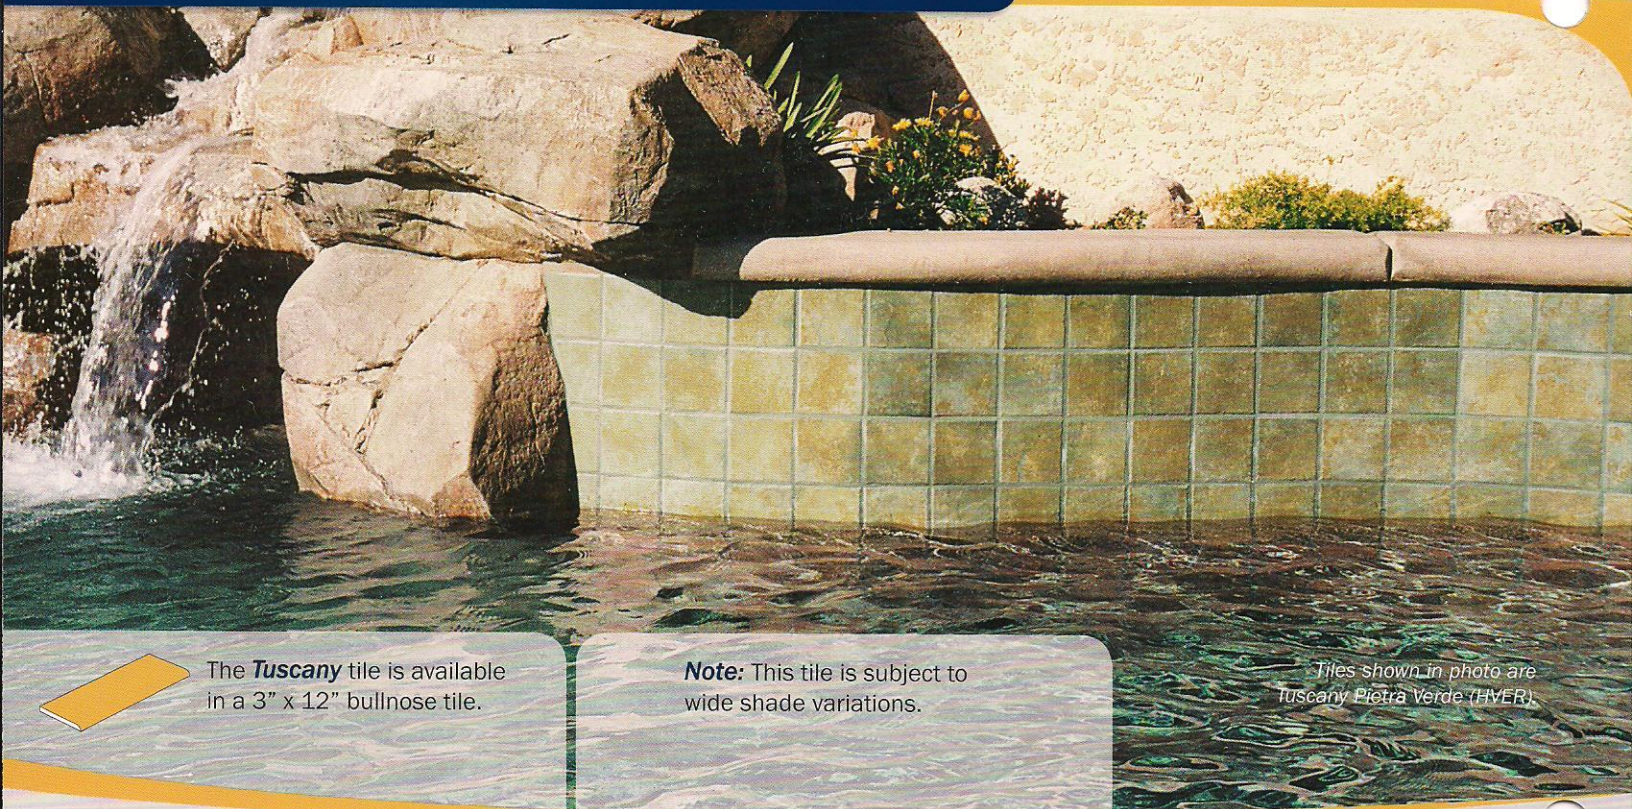

TUSCANY

Size: 6" x 6", 2" x 2" & Deco
 6" x 6": 4 pcs. = 1.0 sq. ft. nominal
 2" x 2": 1 sht. = 1.0 sq. ft.

The *Tuscany* tile is available in a 3" x 12" bullnose tile.

Note: This tile is subject to wide shade variations.

Tiles shown in photo are *Tuscany Pietra Verde (HVER)*.

Images enlarged to show detail.

Pietra Verde
HVER Deco

Pietra Azul
HBLU Deco

Pietra Verde
HVER

Pietra Azul
HBLU

Pietra Verde 2"x 2"
HVER22

Pietra Azul 2"x 2"
HBLU22