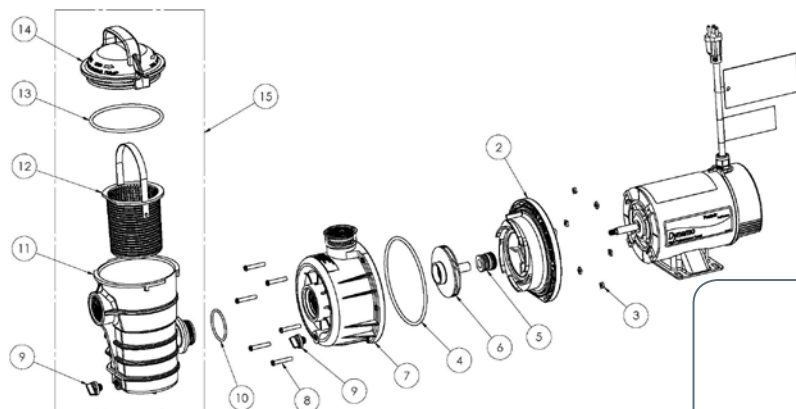

DYNAMO® PUMP

PENTAIR AND STA-RITE REPLACEMENT PARTS

CALIFORNIA PROPOSITION 65 WARNING

⚠ **WARNING:** Cancer and Reproductive Harm.
⚠ **AVERTISSEMENT:** Peut Causer le Cancer et des Dommages au Système Reproducteur.
⚠ **ADVERTENCIA:** Cáncer y Daño Reproductivo.
www.p65warnings.ca.gov