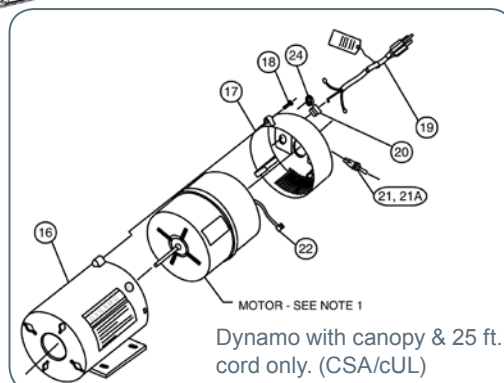

Item	Part No.	Description	US List	Can. List
DYNAMO PUMPS MOTORS				
2	354632	Diffuser, 3/4 HP bracket	114.55	137.64
2	354633	Diffuser, 1, 1-1/2 HP bracket	114.55	137.64
3	354542	Nut, 10-24 SS, 6 req.	1.69	2.03
4	354634	O-ring, 3/16 in. bracket diffuser	8.89	10.68
5	354545S	Seal, 5/8 in. mechanical	31.55	37.91
6	353002	Impeller, 1/2 HP	39.94	47.99
6	354552	Impeller, 3/4 HP	32.50	39.05
6	355122	Impeller, 1 HP	37.71	45.31
7	354630	Housing, body	127.06	152.68
8	354541	Screw, 10-24-1-1/2 in. slotted hex, 6 req.	2.36	2.84
9	U178-920PZ	Drain plug assy. - 2 req.	CALL	CALL
10	273062	O-ring	1.77	2.13
11	354530	Pot	112.57	135.26
12	354548	Basket w/ handle	21.21	25.49
13	354533	O-ring, lid	9.92	11.92
14	354531	Lid, universal	62.87	75.54
14	354113	Chemical Resistant Lid	62.87	75.54
15	354103	Pot assembly	250.07	300.48

Item	Part No.	Description	US List	Can. List
DYNAMO WITH CANOPY AND 25 FT. CORD ONLY (CSA/cUL)				
16	354621	Body, motor enclosure	54.23	65.16
17	354881	Cap, motor enclosure (on/off)	70.55	84.77
17	354882	Cap, motor enclosure (two-speed)	70.55	84.77
18	154716	Screw, No.10 self tapping	0.81	0.97
19	155371	Cord, 25 ft.	85.34	102.54
20	41412700	Bushing connector	11.81	14.19
21	155187	Switch, on/off toggle (CSA)	24.16	29.03
21A	356546	Switch, three position toggle (Hi/Low/Off)	61.63	74.05
22	155193	Wire, 6 in. jumper	7.11	8.54
24	350024	Locknut, steel 1-1/2 in.	0.97	1.17
NOT SHOWN				
	352256	Nut, 1-1/2 in. quick connect, 2 req.	11.00	13.22
	354571	O-ring, 2 req.	3.84	4.61
	79137800	3 ft. cord standard assembly	70.91	85.21
	352245	Strain relief bushing for cords	4.66	5.60
	350444	Canopy switch assembly, on/off ¹	52.56	63.16
	350481	Canopy with on-off switch ²	52.55	63.14
	356546	Motor switch assembly, two-speed	61.63	74.05
	155380Z	Base CSA 4 in.	93.08	111.84
	155234	3 ft. cord TW	86.40	103.82
	79137800	3 ft. cord-standard	70.91	85.21