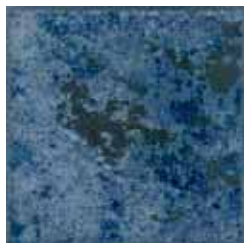

Tiles shown in photo are
Verona Tondela Blue (VR681).

The Verona tile comes in a 3" x 12" bullnose tile.

Note: This tile is subject to wide shade variations.

Tavora Tan
VR682 DECO

Tondela Blue
VR681 DECO

Borba Turquoise
VR679 DECO

Boticas Green
VR680 DECO

Tavora Tan
VR682

Tondela Blue
VR681

Borba Turquoise
VR679

Boticas Green
VR680