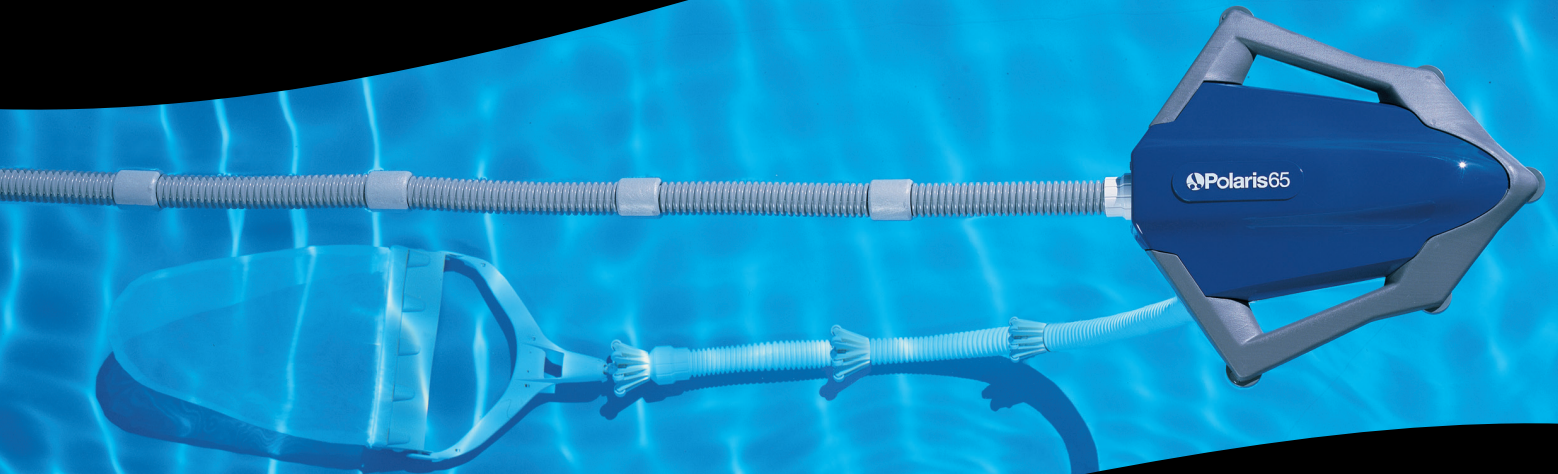

ABOVEGROUND

Pool Cleaners

Turbo Turtle®

For those who've figured out it's more fun to swim in a pool than clean it.

65

Polaris® 65 & Turbo Turtle™

The Polaris Vac-Sweep® 65 and Turbo Turtle are designed for all aboveground pools up to 5 feet deep, even those with an uneven bottom.

Pressure Cleaning Benefits

Provides a Healthier pool

Independent operation keeps the skimmer free to remove surface debris and contaminants.

Reduces Maintenance

Captures debris before it reaches the pump basket and filter. Reduces filter cleaning up to 80% per year, prolonging the life of your filter.

Maximizes Circulation and Heating

Enhances your swimming experience, providing a clearer body of water by returning clean, filtered water throughout all areas of the pool.

FEATURES

- » Operates with pumps and filtration systems normally found on aboveground pools.
- » Vacuums the bottom and sweeps the sides in 3 hours or less.
- » Patented jet sweep assembly blows water against the pool floor to loosen debris in hard-to-reach places and then sweeps it into an easy-to-remove filter bag.
- » Powered by the pressure of clean water returning to your pool, the cleaner leaves both the filter and skimmer free to eliminate contaminants.
- » Unique filter bag removes debris before it reaches your pump basket or filter, prolonging the life of your filtration system.
- » Quick and easy installation.

The Polaris Turbo Turtle and Polaris Vac-Sweep 65 are designed for the following types of debris:

Zodiac Pool Systems, Inc.
2620 Commerce Way, Vista, CA 92081-8438
1-800-822-7933
www.polarispool.com