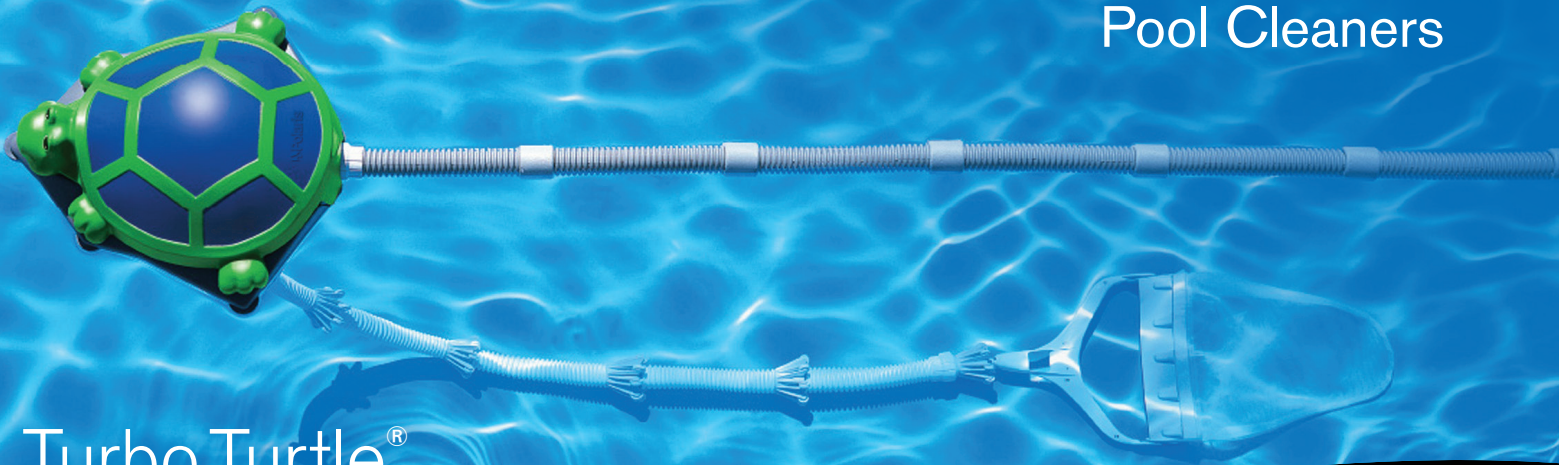

ABOVEGROUND

Pool Cleaners

Turbo Turtle®

For those who've figured out it's more fun to swim in a pool than clean it.

65

Polaris® 65 & Turbo Turtle™

The Polaris Vac-Sweep® 65 and Turbo Turtle are designed for all aboveground pools up to 5 feet deep, even those with an uneven bottom.

Maximizes Circulation and Heating

Enhances your swimming experience, providing a clearer body of water by returning clean, filtered water throughout all areas of the pool.

FEATURES

- » Operates with pumps and filtration systems normally found on aboveground pools.
- » Vacuums the bottom and sweeps the sides in 3 hours or less.
- » Patented jet sweep assembly blows water against the pool floor to loosen debris in hard-to-reach places and then sweeps it into an easy-to-remove filter bag.
- » Powered by the pressure of clean water returning to your pool, the cleaner leaves both the filter and skimmer free to eliminate contaminants.
- » Unique filter bag removes debris before it reaches your pump basket or filter, prolonging the life of your filtration system.
- » Quick and easy installation.

The Polaris Turbo Turtle and Polaris Vac-Sweep 65 are designed for the following types of debris:

Zodiac Pool Systems, Inc.
2620 Commerce Way, Vista, CA 92081-8438
1-800-822-7933
www.polarispool.com