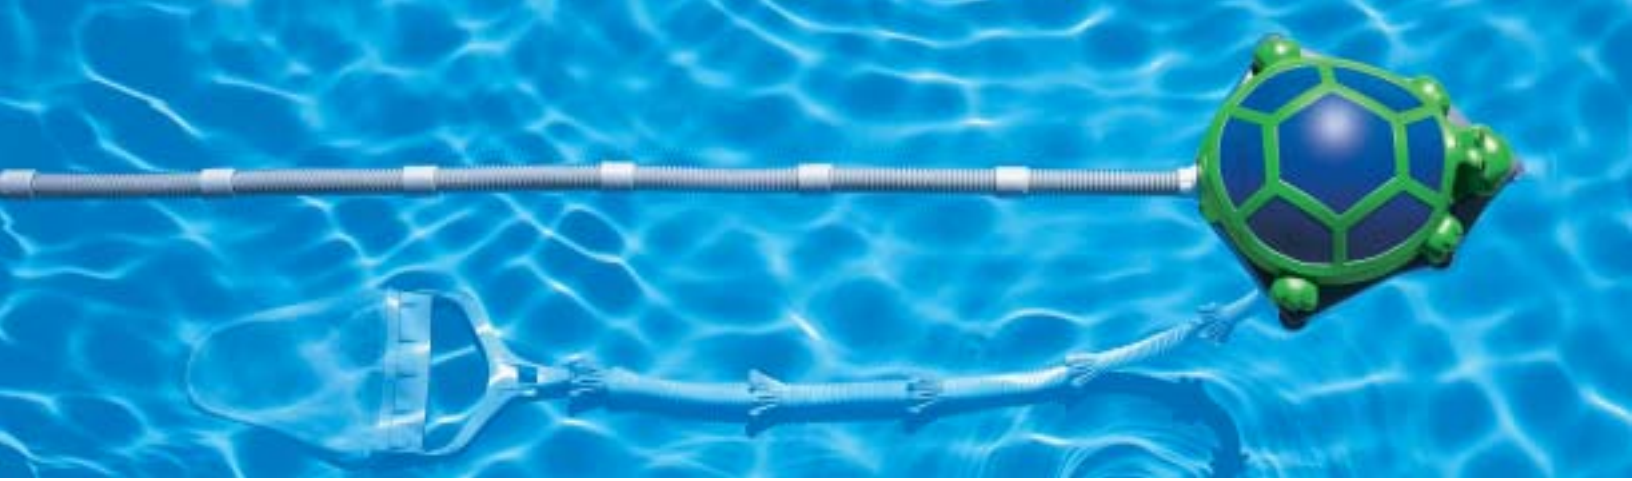

# Polaris Turbo Turtle

For all aboveground pools. Vacuums and sweeps.

For those who've figured out it's more fun to swim in a pool than clean it.

A happy combination of automatic pool cleaner and pool decoration, the Polaris Turbo Turtle® is suitable for all above-ground pools up to 5-feet deep.

# features

- Operates with pumps and filtration systems normally found on aboveground pools and vacuums the bottom and sweeps the sides in three hours or less.
- Patented jet sweep assembly blows water against the pool wall to loosen debris in hard-to-reach places and then sweeps it into an easy-to-remove filter bag.
- Powered by the pressure of clean water returning to your pool, leaving both the filter and skimmer free to eliminate contaminants.
- Unique filter bag removes debris before it reaches your pump basket or filter, prolonging the life of your filtration system.

## Polaris SpaWand®

Our SpaWand is a simple, effective hand-held device that quickly cleans your spa, pool steps, swimouts and other small bodies of water without hoses or hookups.

The Polaris TurboTurtle is designed for the following types of debris: