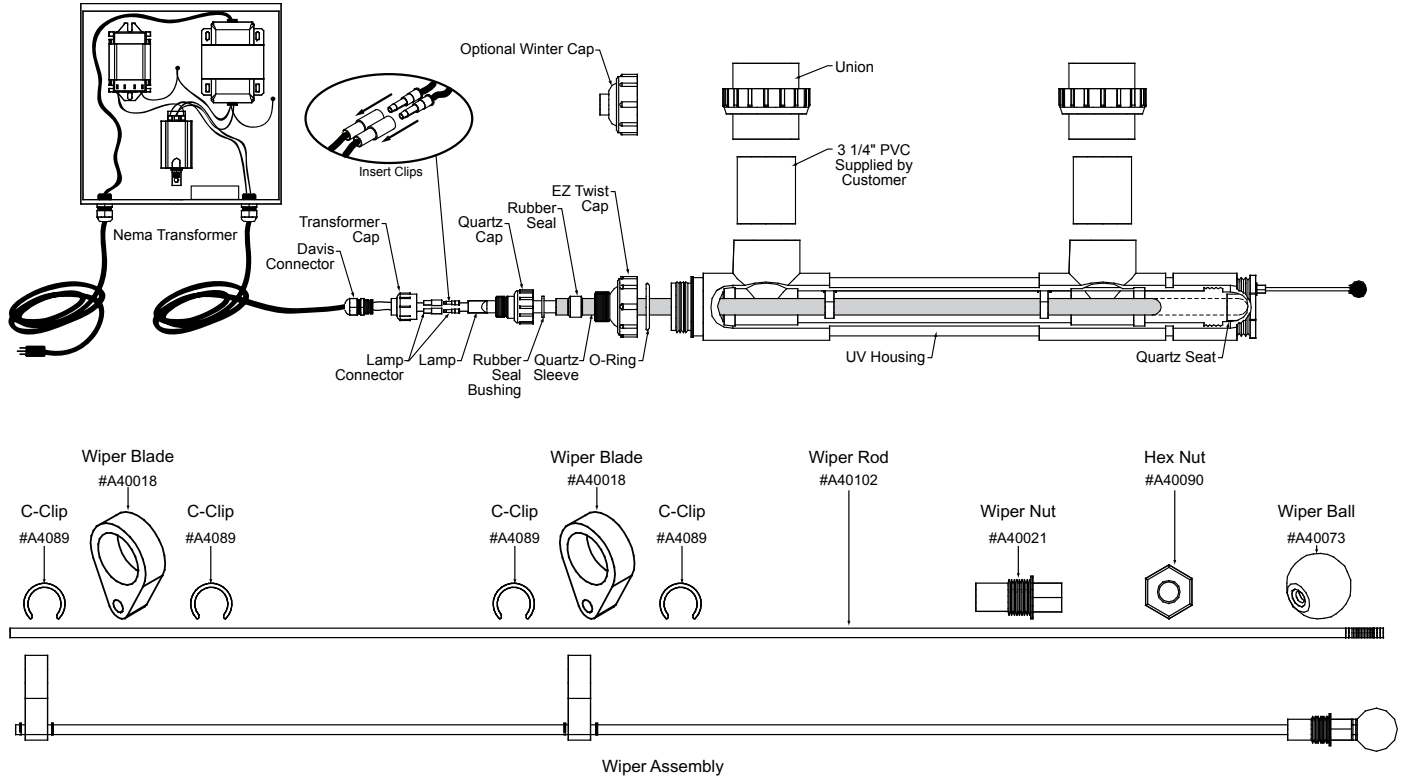

SL UV REPLACEMENT PARTS

Part #	Description	Part #	Description	Part #	Description	Part #	Description
A40041	SL 3" Wiper Assembly Threaded Plug	A40042	SL Quartz Cap	A40073	Wiper Ball	A40021	Wiper Nut
A40022	EZ Twist Cap	A40016	SL Rubber Seal	A40018	SL Wiper Blade	A40102	100 Watt Wiper Rod
A40015	Rubber Seal Bushing	A40082	3" Union	A40089	Wiper Clips	A40060	200 Watt Wiper Rod
A40014	O-Ring	A40007	Winterized Cap	A40090	Wiper Hex Nut	A40061	SL Lamp Clip Connector

Quartz Sleeve	AQUA™ ULTRAVIOLET	Part Number
36" 100 Watt		A10100
48" 200 Watt		A10200

UV Lamps	AQUA™ ULTRAVIOLET	Part Number
27-1/4" 100 Watt		A20100
47-1/4" 200 Watt		A20200

SL UV REPLACEMENT PARTS

SL 100 Trans 208/230/240V-60Hz

SL 100 Trans 110V-60Hz

SL 200 Trans 208/230/240V-60Hz

SL 200 Trans 110V-60Hz

PART #	Description	PART #	Description
A30100	SL 100 NEMA TRANSFORMER 240V	A30106	SL STEP TRANSFORMER
A30101	SL 100 NEMA TRANSFORMER 110V	A40061	SL CLIP CONNECTOR
AS39200	SL 200 NEMA TRANSFORMER 240V	A40023	TRANSFORMER CAP CLEAR
AS39201	SL 200 NEMA TRANSFORMER 110V	A40088	HUBL CONNECTOR
A30102	SL 100 RAW TRANSFORMER	A40095	SL 100 WIRING HARNESS
A30207	SL 200 RAW TRANSFORMER	A40075	SL 200 WIRING HARNESS
A30103	SL IGNITOR	A40167	SL COOLING FAN

**** NEMA transformers are the entire Transformer Component. NEMA Transformers are complete transformers with a NEMA box, RAW transformer, ignitor and step transformer (when required), wiring harness, hubl connector, transformer cap, clip connector, and power cord.