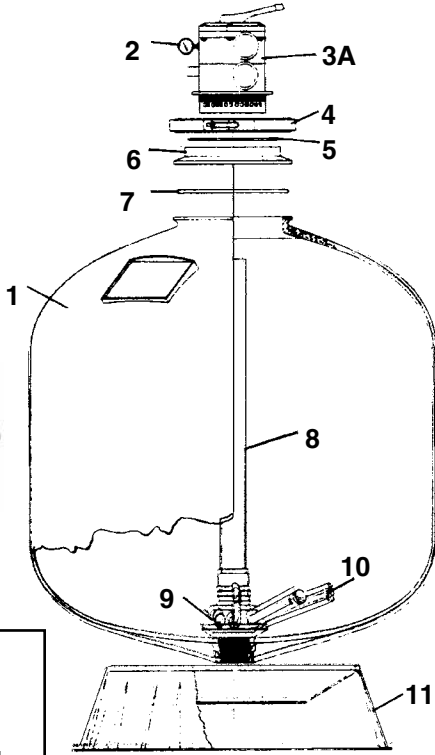

BAKER HYDRO II TOP MOUNT FILTERS

FIBERGLASS MODELS 18", 24" & 30"

➔ ALSO SOLD AS POOL SHIELD BRAND

KEY	ITEM #	DESCRIPTION	MFG. #	
	1	OBSOLETE	OBSOLETE TANK, ALL SIZES	
	2	4727-0	GAUGE, PRESSURE 0-60 1/4" NPT	30-B3000
	3A	4707-0	VALVE, TOP MOUNT 1 1/2"	30-B0056
	3A	4707P	VALVE, TOP MOUNT 1 1/2" PRAHER	
	3B	4640-16	VALVE, 1 1/2" WITH RING	30B0056
	4	4640-34	CLAMP ASSEMBLY, V-BAND	00B8083
	5	4642-05	O-RING, VALVE ADAPTER	00B7031
	6	REPLACE	NLA RING REP W/4640-16	31B0090
	7	4010-08	GASKET	00B7000
	8	OBSOLETE	OBSOLETE STANDPIPE 18"	15B0330
	8	OBSOLETE	OBSOLETE STANDPIPE 24"	15B0331
	8	OBSOLETE	OBSOLETE STANDPIPE 30"	15B0332
	9A	REPLACE	NLA HUB REP W/4640-41B OR 4640-41C	15B0180
	9B	REPLACE	NLA HUB REP W/4640-41B OR 4640-41C	15B0184
	10A	REPLACE	NLA LATERAL REP W/4640-41B OR 4640-41C	15B0176
	10B	REPLACE	NLA LATERAL REP W/4640-41B OR 4640-41C	15B0188
	10C	4640-13	LATERAL, THREADED 18" AND 24"	15B0125
	10D	4640-13A	LATERAL, THREADED 30" AND 36"	15B0124
	11	OBSOLETE	OBSOLETE 18" BASE	15Q0315
	11	4640-02A	24" BASE	15Q0312
	11	OBSOLETE	OBSOLETE 30" BASE	15Q0314
	12	7129-0	CAP, 1" FPT	88B3043
	13	4642-13	WINTER DRAIN ASSEMBLY W/ELBOW	16B0308
	14	4640-41B	HUB, LATERAL ASSY FOR 18 & 21" TANK	
	14	4640-41C	HUB, LATERAL ASSY FOR 25 & 31" TANK	

4640-41C
KEY 14

INCLUDES HUB &
8 LATERALS

4" LONG LATERALS ON 4640-41B

7" LONG LATERALS
ON 4640-41C

BAKER HYDRO III & MILLENNIUM FILTERS

BLOW MOLDED TANK MODELS 16", 20", 24", & 30" & MILLENNIUM BRAND

SEE PAGE
D-124 FOR
RANGER
PARTS