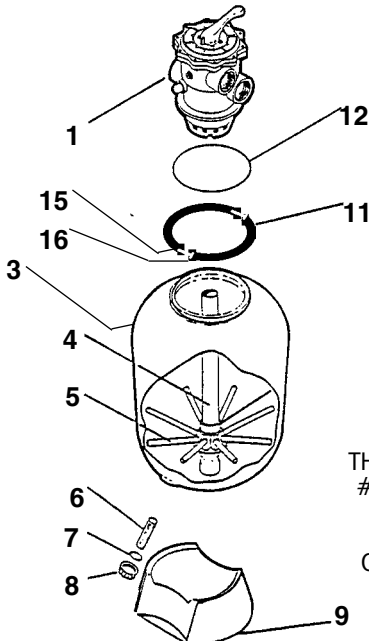

4640-41C
KEY 14

INCLUDES HUB &
8 LATERALS

4" LONG LATERALS ON 4640-41B

7" LONG LATERALS
ON 4640-41C

BAKER HYDRO III & MILLENNIUM FILTERS

BLOW MOLDED TANK MODELS 16", 20", 24", & 30" & MILLENNIUM BRAND

SEE PAGE
D-124 FOR
RANGER
PARTS

THE ORIGINAL LATERAL
#2311 FOR THE 30"
FILTER HAS BEEN
REPLACED BY THE
OPTIMUS #4640-62

KEY	ITEM #	DESCRIPTION	BAKER#	COOPER#	
	1	4770-01	VALVE ASSEMBLY	30C0056	
	3	OBSOLETE	OBSOLETE TANK		
	4	4770-04	HUB AND STANDPIPE ASSY., 16"	15B3305	2016A
	4	OBSOLETE	OBSOLETE HUB AND STANDPIPE ASSY	15B3305A	2040A
	4	OBSOLETE	OBSOLETE HUB AND STANDPIPE ASSY., 24"	15B3306	2150A
	5	4640-61	LATERAL, 16" & 20"	15B0011	2045
	5	OBSOLETE	OBSOLETE LATERAL, 24" & 30"	15B0016	2145
	6	OBSOLETE	OBSOLETE FITTING, DRAIN	15B3310	2023
	7	OBSOLETE	OBSOLETE WASHER, DRAIN - 16"	15B3311	2123
	7	OBSOLETE	OBSOLETE WASHER, DRAIN - 20" & 24"	15B3311A	2122
	8	7129-0	CAP, 1" FPT, FOR 16"	15B3312	
	8	7131-0	CAP, 1 1/2" FPT, FOR 20" & 24"	15B3312A	
	9	OBSOLETE	OBSOLETE BASE	15B3313	2100
	11	4770-14	CLAMP, 2 PIECE PLASTIC W/BOLTS	15B3316	2061-1
	12	4684-11	O-RING, TANK 16, 20, & 24	15B3315	2006
	15	OBSOLETE	OBSOLETE BOLT, HEX HEAD, SS	2062-3	2062-3
	16	6930-0	HEX NUT - SS, 1/4 - 20	2063-4	2062-4