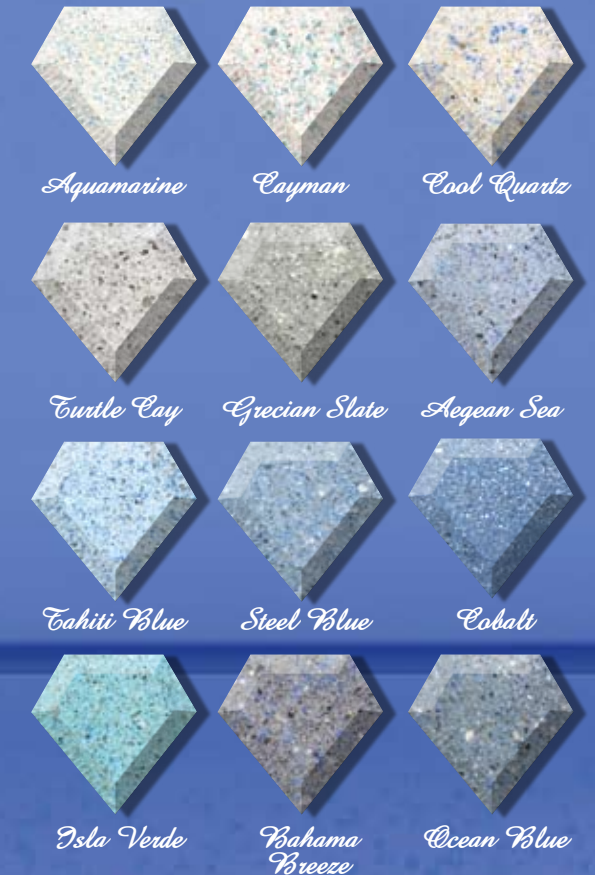

*All Watercolor Series combinations are made of 80 lb. bags. For more information and to download the combination chart, please visit our website www.sgm.cc

Snap to visit our online
Diamond Brite Photo Gallery:
[http://sgm.cc/html_Pool/HomeOwners/
gallery_diamond_brite.html](http://sgm.cc/html_Pool/HomeOwners/gallery_diamond_brite.html)