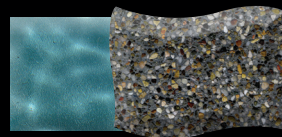

Blue Opal

Baha Sand