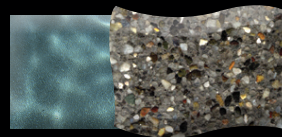

Harbor Gray