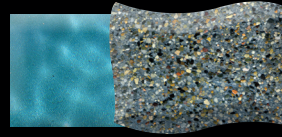

Natural Pebble Pool Finish

Blend The Wonder Of Nature Into Every Pool Design...

From a study of exposed pebbles on various surfaces in extreme climates, the idea was born to provide a tougher, time resistant surface for pool interiors...this idea became River Rok[®], an advanced revolutionary interior pool finish.

Residential & Commercial Renovations:

Resurfacing existing pools can be accomplished elegantly with an array of River Rok® hues. Highlighting your pool with premium, dynamic surfaces is the perfect solution for reinvigorating your existing swimming pool. River Rok® easily blends the pool finish with any poolscape. Water-falls, boulders and other natural features are enhanced by the spectacular effect River Rok® has on the color spectrum as sunlight grows and fades throughout the day.

River Rok® offers a premium collection of individual colors in a range of hues to suit the most eclectic pool owner and gives you a stunning alternative to traditional pool coatings by enhancing your pool's original character or transforming it into a natural state.

Lucayan Blue

Pebble Beach

Harbor Gray

Granite

Emerald Black

Imperial White

Blue Opal

Pacific Pearl