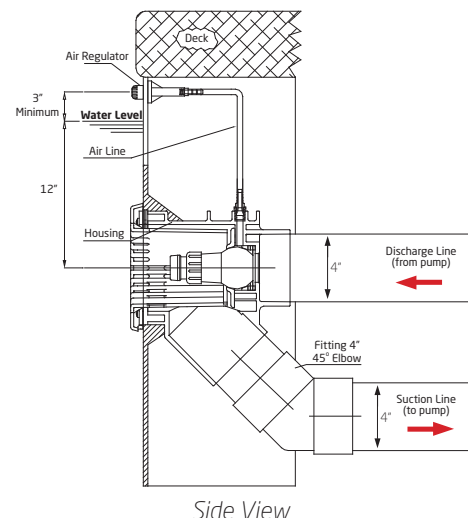

NOTE: Patented combined suction and discharge fitting does not require main drains.

REV. 12/2021