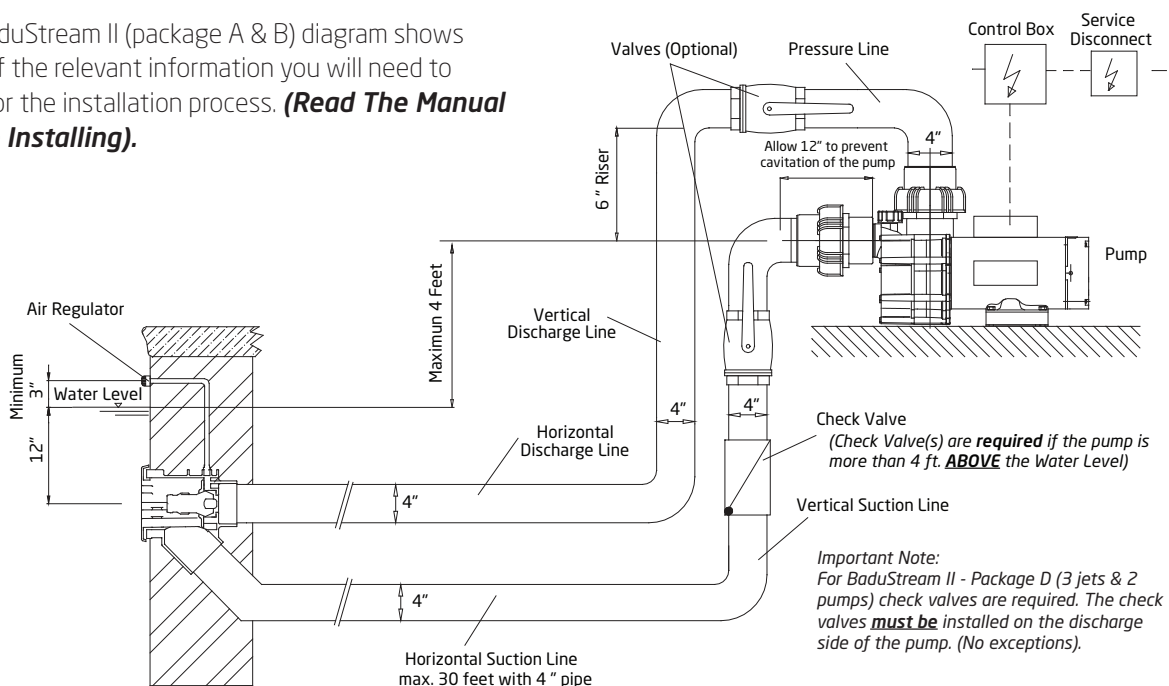

# BADU® SwimJet Standard Features

SPECK Controller  
Model BJC-7-GFCI-WIFI  
(controls the swimjet only)

**ALL BADU SYSTEMS INCLUDE** a single phase Model 21-80/33 GS (self-priming) pump(s) and SPECK Controller. The 5' massage hose with is included with the Badujet system and is an option for the BaduStream.

## Installation Specifications

This BaduStream II (package A & B) diagram shows some of the relevant information you will need to know for the installation process. **(Read The Manual Before Installing).**