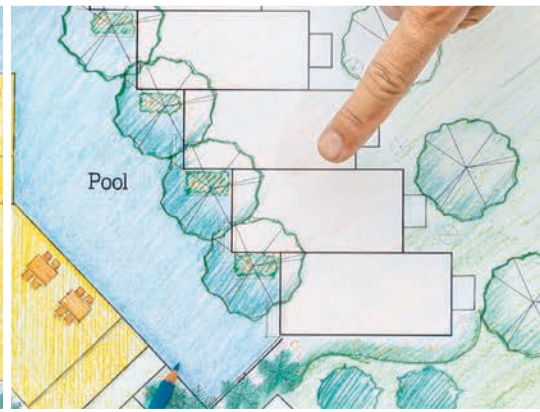

BaduJet Imperial
BaduJet Inspiration
BaduJet super-sport //
BaduStream //

*The World Leader in
SwimJet Systems*

SPECK X
pumps