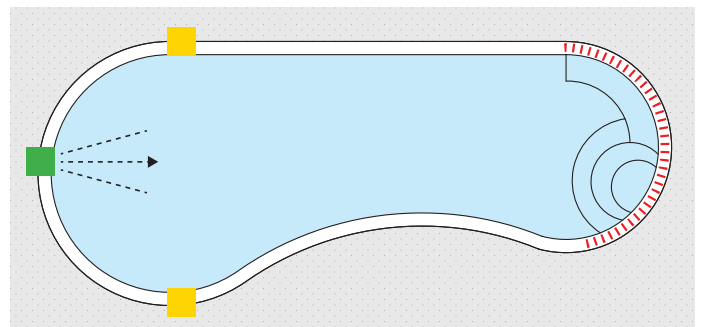

*Reminder: BADU SwimJet Systems require a clear **unobstructed** area within the swimming pool that is 8 feet wide x 15 feet long x 3 feet deep to work effectively. This “swimming envelope” allows enough length for a swimmer to comfortably drift back and swim against stream.