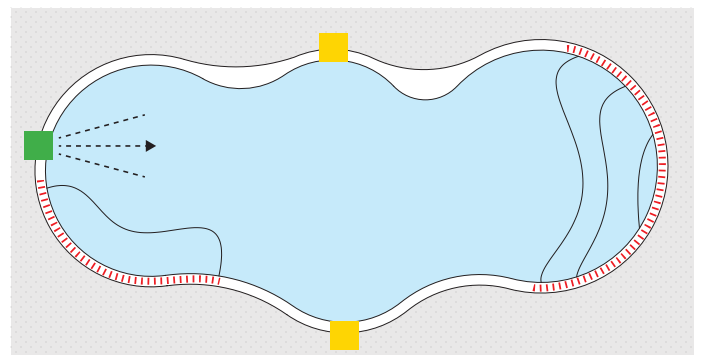

*Reminder: BADU SwimJet Systems require a clear **unobstructed** area within the swimming pool that is 8 feet wide x 15 feet long x 3 feet deep to work effectively. This “swimming envelope” allows enough length for a swimmer to comfortably drift back and swim against stream.