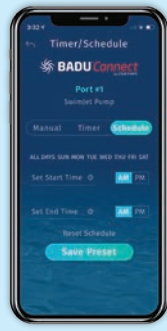

Manage your BADU Swimjet System with the BADU®Connect app

WHICH **BADU**® SYSTEM IS RIGHT FOR YOU?

NOTE: Over 90% of swimjets installed worldwide are BADU Swimjet Systems and are more than sufficient for the average pool owner's needs. Advanced swimmers are trained to "knife through and swim on top of the water," this type of swimming is used for high speed and is not ideal for use with our swimjet systems. Swimjet systems are designed with the recreational swimmer in mind and the swimming exercise obtained is more of a "jog" than a sprint. Call us if you have any questions 800-223-8538.

	BaduStream // Package A	BaduStream // Package B	BaduStream // Package D	BaduJet super-sport //	BaduJet Imperial	BaduJet Inspiration
Current Swim Level						
Gallons Per Minute (depending on installation)	400 GPM	270 GPM	700 GPM	400 GPM	400 GPM	420 GPM
Installation	Requires licensed pool builder	Requires licensed pool builder	Requires licensed pool builder	Requires licensed pool builder	Requires licensed pool builder	Plug into a 208-230V outlet. (requires licensed electrician if outlet not available)
New or Existing	New	New	New	New	New	New or Existing
Mounting	In the wall	In the wall	In the wall	In the wall	In the wall	Over-the wall
Pump	21-80/33 GS (4HP)	21-80/33 GS (4HP)	2x - 21-80/33 GS (4HP)	21-80/33 GS (4HP)	21-80/33 GS (4HP)	21-80/33 GI (4HP)
Number of Jets	2	1	3	2	2	2
Massage Hose Included	NO (optional)	NO (optional)	NO (optional)	YES	YES	YES
LED Light	NO	NO	NO	YES	YES	YES
On/Off Switch	External	External	External	Built-In	Built-In	Built-In
Air Regulator	External	External	External	Built-In	Built-In	Built-In
Adjusting the Flow	Jet Nozzles*	Jet Nozzles*	Jet Nozzles*	Knob	Knob	Jet Nozzles*
Connects to Automation Control	YES**	YES**	YES**	YES**	YES**	NO
Color Options	Round Cover: ☐ ☒ ☐ Square Cover: ☐ ☒	Round Cover: ☐ ☒ ☐ Square Cover: ☐ ☒	Round Cover: ☐ ☒ ☐ Square Cover: ☐ ☒	NO	NO	NO
Winterization Kits Available	YES	YES	YES	YES	YES	No kit required (simply remove unit from pool, drain and store)

*System must be powered off to adjust the flow. ** Call the factory for more information.