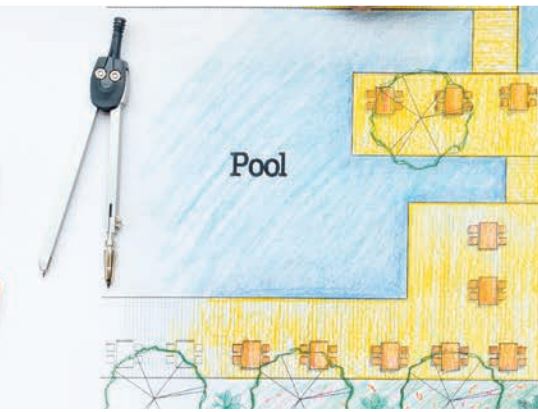

BaduJet Imperial
BaduJet Inspiration
BaduJet super-sport //
BaduStream //

*The World Leader in
SwimJet Systems*

SPECK X
pumps