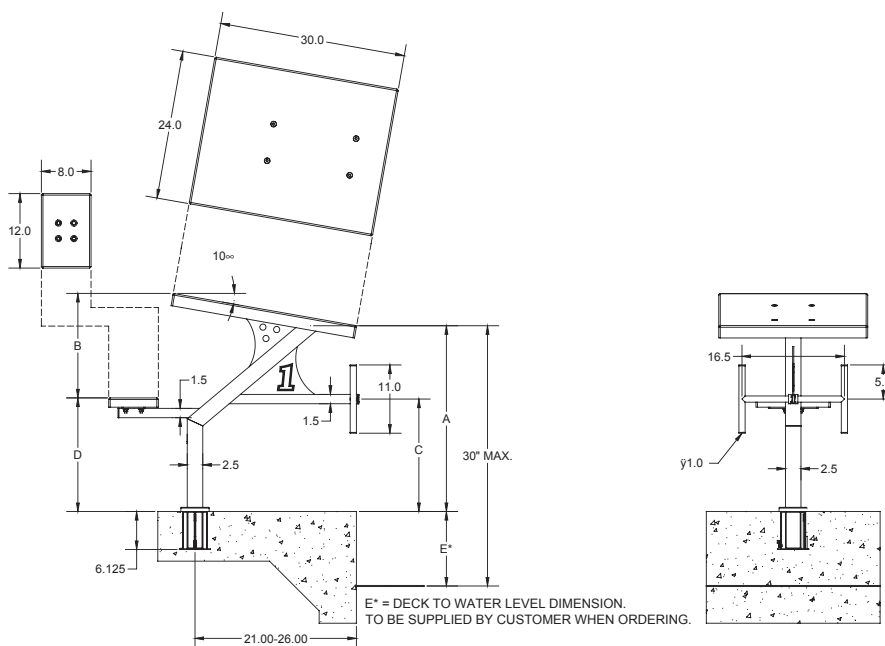

MODEL NUMBER	A*	B	C	D
LEGACY 26-30	30	16.62	18.00	18.25
LEGACY 26-29.5	29.5	16.62	17.50	17.75
LEGACY 26-29	29	16.62	17.00	17.25
LEGACY 26-28.5	28.5	16.62	16.50	16.75
LEGACY 26-28	28	16.62	16.00	16.25
LEGACY 26-27.5	27.5	16.62	15.50	15.75
LEGACY 26-27	27	16.62	15.00	15.25
LEGACY 26-26.5	26.5	16.62	14.50	14.75
LEGACY 26-26	26	16.62	14.00	14.25
LEGACY 26-25.5	25.5	16.62	13.50	13.75
LEGACY 26-25	25	16.62	13.00	13.25
LEGACY 25-24.5	24.5	14.66	12.50	14.75
LEGACY 25-24	24	14.66	12.00	14.25
LEGACY 24-23.5	23.5	14.16	11.50	14.25
LEGACY 24-23	23	14.16	11.00	13.75
LEGACY 23-22.5	22.5	12.91	10.50	14.50
LEGACY 23-22	22	12.91	10.00	14.00
LEGACY 23-21.5	21.5	12.91	9.50	13.50
LEGACY 23-21	21	12.91	9.00	13.00
LEGACY 23-20.5	20.5	12.91	8.50	12.50
LEGACY 23-20	20	12.91	8.00	12.00
LEGACY 22-19.5	19.5	11.91	7.50	12.50
LEGACY 22-19	19	11.91	7.00	12.00
LEGACY 22-18.5	18.5	11.91	6.50	11.50
LEGACY 21-18	18	10.66	6.00	12.25
LEGACY 21-17.5	17.5	10.66	5.50	11.75
LEGACY 21-17	17	10.66	5.00	11.25

*nominal dimension