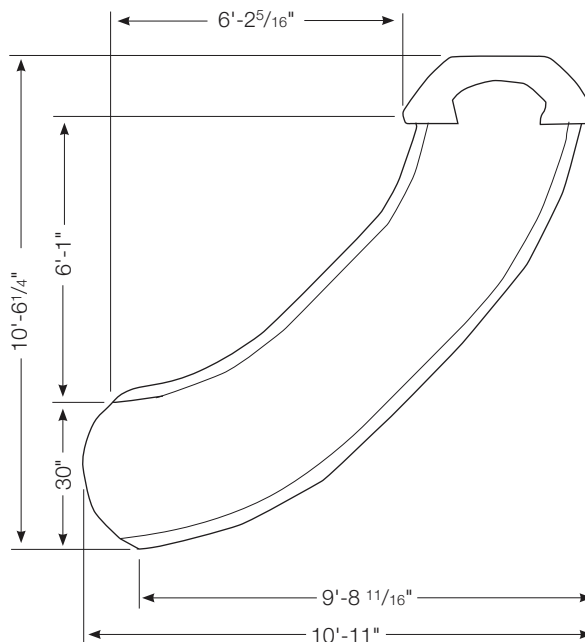

BigRide™

With its long, extra deep runway and cascades of rushing water, the BigRide is a perfect landscape slide.

- 5'6" in height
- Available with a right or left curved flume
- Accommodates sliders up to 250 lbs/113kg
- 30 gpm water delivery system can be plumbed through the pool's return line
- Heavy-duty fiberglass gelcoat construction for maximum durability
- Designed for quick, easy assembly with a 3-piece flume for easy assembly and shipping
- Intended for use on in-ground swimming pools only

Slide Color

TAUPE

PEWTER GRAY

Due to printing technology, actual color may differ.

Adult supervision required at all times when children are using this slide.

Flume Details

Model No.	Description	Shipping			
		Weight	Length	Width	Height
BR-2R-TP	Taupe, Right Curve	300 lbs	52"	76"	37"
BR-2L-TP	Taupe, Left Curve				
BR-2R-PG	Pewter Gray, Right Curve				
BR-2L-PG	Pewter Gray, Left Curve				