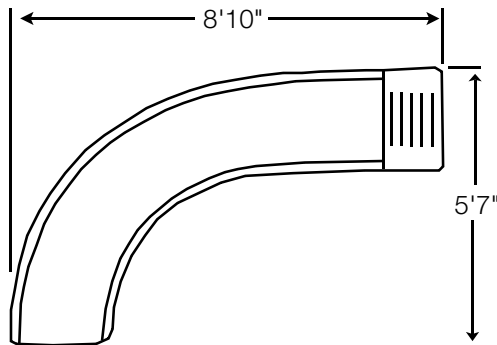

# AquaBlast™

Our popular AquaBlast™ slide was created to fit virtually any size inground swimming pool. With a low-profile, compact design, this slide is the perfect way to make your pool more fun!

- 4'6" tall at the runway, 6' to the top of the handrails – perfect low-profile design fits almost anywhere!
- High-volume GrandRapids™ water delivery system
- Available in 4 designer colors to blend with backyard décor
- Enclosed ladder for maximum safety
- Available in right and left curves
- Two-piece runway – boxed for easy shipping
- Compact footprint works well in limited deck spaces
- Hook up to a garden hose or plumb directly into pool water system
- Accommodates sliders up to 250 pounds
- This slide fully complies with the U.S. Consumer Product Safety Commission's Safety Standard for Swimming Pool Slides (16 C.F.R. 1207)
- Residential use only
- Flanges are required to mount the slide to the deck, and are included

Model No.	Shipping Wt.	L	W	H
623-209-58AB	145 lbs.	70"	31"	34"

Key to Order: Example: 623-209-58110 (Right Taupe)  
 A = curve: 1=right, 2=left  
 B = color: 10=taupe, 2=radiant white, 20=pewter gray, 3=marine blue