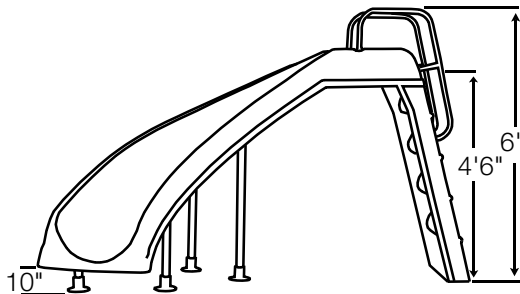

# AquaBlast™

Our popular AquaBlast™ slide was created to fit virtually any size inground swimming pool. With a low-profile, compact design, this slide is the perfect way to make your pool more fun!

- 4'6" tall at the runway, 6' to the top of the handrails – perfect low-profile design fits almost anywhere!
- High-volume GrandRapids™ water delivery system
- Available in 4 designer colors to blend with backyard décor
- Enclosed ladder for maximum safety
- Available in right and left curves
- Two-piece runway – boxed for easy shipping
- Compact footprint works well in limited deck spaces
- Hook up to a garden hose or plumb directly into pool water system
- Accommodates sliders up to 250 pounds
- This slide fully complies with the U.S. Consumer Product Safety Commission's Safety Standard for Swimming Pool Slides (16 C.F.R. 1207)
- Residential use only
- Flanges are required to mount the slide to the deck, and are included

Model No.	Shipping Wt.	L	W	H
623-209-58AB	145 lbs.	70"	31"	34"

Key to Order: Example: 623-209-58110 (Right Taupe)  
 A = curve: 1=right, 2=left  
 B = color: 10=taupe, 2=radiant white, 20=pewter gray, 3=marine blue