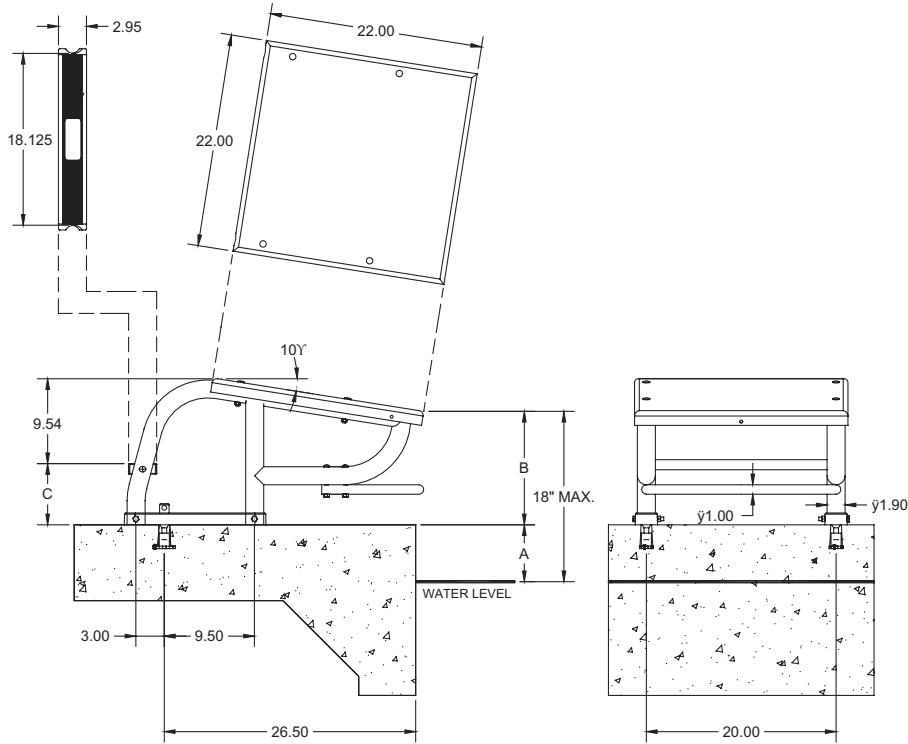

These low-profile starting platforms are ideal for swimmers that are just learning to start off a platform.

- Order the 18" model when your water depth is 4'-6' and your deck to water dimension is 6" or less.
- Order the 30" model when your water depth is 6' or more and your deck to water dimension is 12" or less.
- Footboard has a sanded tread for safety
- 1.90", 316L stainless steel tubing
- Meets FINA, NCAA, NFSHSA, USMS, USAS and competition pool rules and regulations
- Custom heights are available

| Model No. | Description |
|-----------|------------------------------|
| A41795-1 | 18" Deluxe Starting Platform |
| A41796-1 | 30" Deluxe Starting Platform |

Components:

- A40190-5 Replacement Footboard
- 2024291 Bolt for platform top
- A41659-0 Flush Anchor (pair)

Heights & Setbacks

| Product | Setback Range | Height Off Deck | Footboard Dimensions |
|----------------|---------------|-----------------|----------------------|
| Varsity Deluxe | 26.5" | 12" to 29.5" | 22" x 22" |

*Setback is to center of the anchor

**Height from deck edge to top front edge of the platform

Varsity Deluxe 18" maximum (from water)

| A | B | C |
|-----|-------|-------|
| 0.0 | 18.00 | 11.61 |
| 0.5 | 17.50 | 11.11 |
| 1.0 | 17.00 | 10.61 |
| 1.5 | 16.50 | 10.11 |
| 2.0 | 16.00 | 9.61 |
| 2.5 | 15.50 | 9.11 |
| 3.0 | 15.00 | 8.61 |
| 3.5 | 14.50 | 8.11 |
| 4.0 | 14.00 | 7.61 |
| 4.5 | 13.50 | 7.11 |
| 5.0 | 13.00 | 6.61 |
| 5.5 | 12.50 | 6.11 |
| 6.0 | 12.00 | 5.61 |