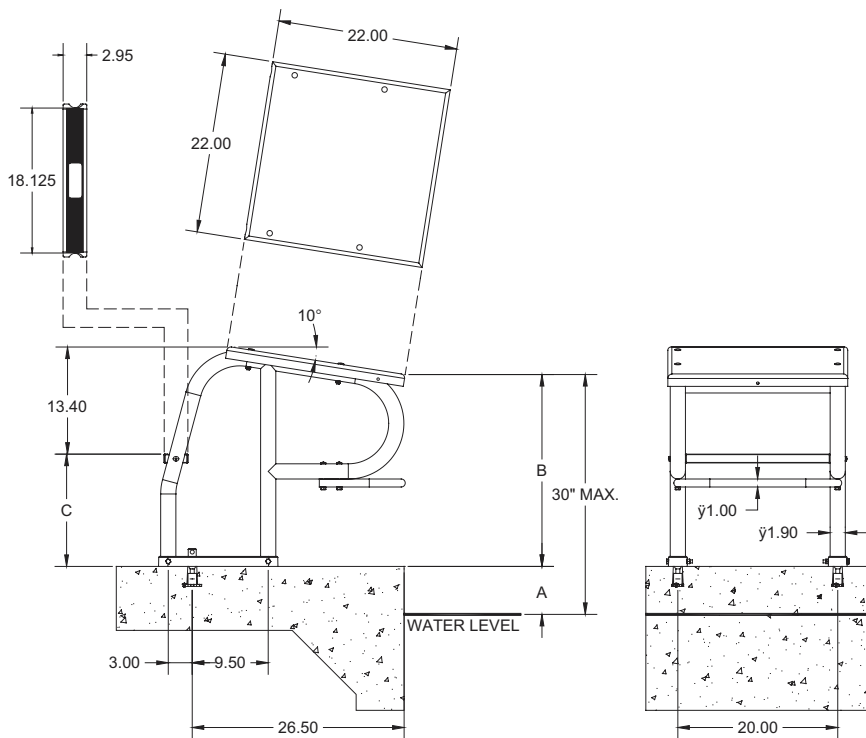

Varsity Deluxe 30" maximum (from water)

A	B	C
0.0	30.00	19.75
0.5	29.50	19.25
1.0	29.00	18.75
1.5	28.50	18.25
2.0	28.00	17.75
2.5	27.50	17.25
3.0	27.00	16.75
3.5	26.50	16.25
4.0	26.00	15.75
4.5	25.50	15.25
5.0	25.00	14.75
5.5	24.50	14.25
6.0	24.00	13.75
6.5	23.50	13.25
7.0	23.00	12.75
7.5	22.50	12.25
8.0	22.00	11.75
8.5	21.50	11.25
9.0	21.00	10.75
9.5	20.50	10.25
10.0	20.00	9.75
10.5	19.50	9.25
11.0	19.00	8.75
11.5	18.50	8.25
12.0	18.00	7.75