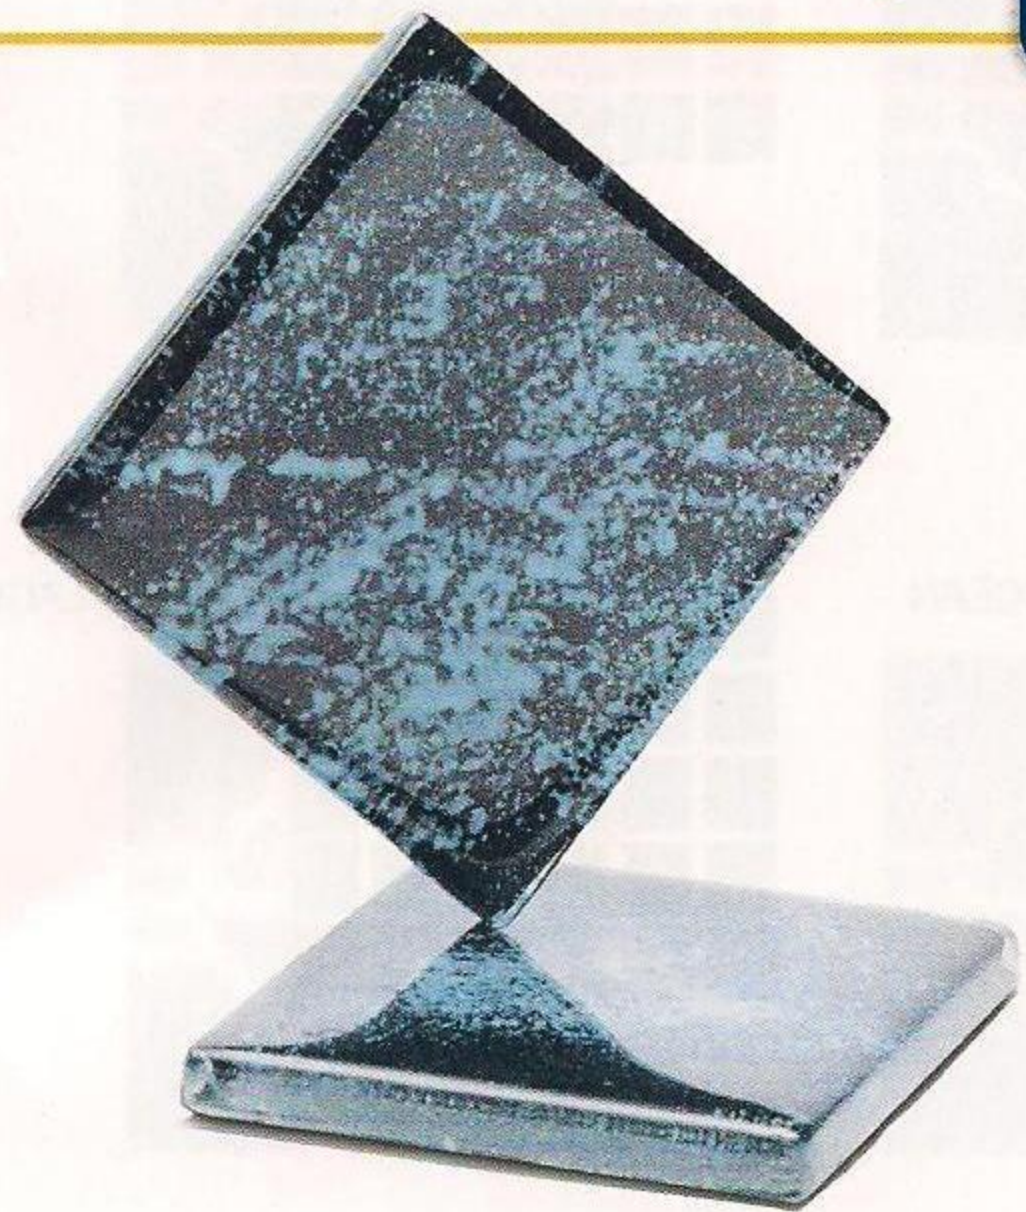

Size: 2" x 2"
1 sht. = 1.0 sq. ft.

NEBULA

Rust
GLTN0071

Blue
GLTN0074

Green
GLTN0069

Tip: The *Nebula* tiles are beautiful, translucent handmade glass tiles.