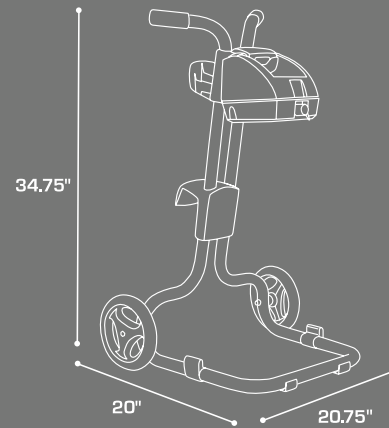

Specifications

S3 Robotic Dimensions	16" x 16" x 17.5"
S3 Robotic Weight	20 lbs.
Filtration Method	Internal filtration element independent of pool filtration system
Filtration Ability	Finest particles and large debris: bugs, twigs, leaves and pebbles
Filtration Element Maintenance	Clean water rinse or machine wash
Water Filtration Capacity	4,250 gallons per hour
S3 Robotic Connection	60 Ft. floating double insulated cable
Power Supply	28.5 Volt DC
User Selected Cleaning Cycles	Two - Perfect and Turbo
Perfect Cleaning Cycle Duration	3 hours (Perfect)
Turbo Cleaning Cycle Duration	1.5 hours (Turbo)
Surface Cleaning Ability	Pool bottom, walls, steps and waterline
Transport & Storage	S3 Robotic caddy (included)
S3 Robotic Caddy Dimensions	20.75" x 20" x 34.75"
Pool Types	In-ground pools
Pool Shapes	All shapes
Pool Surfaces	All in-ground pool surfaces
Warranty	Two year limited warranty (Refer to owner's manual for details)

Meets UL Standards

Baracuda S3 Robotic is ETL Listed to UL standards.

Zodiac Pool Systems, Inc.

2620 Commerce Way
Vista, CA 92081

www.baracuda.com

The S3 Robotic automatic pool cleaner is manufactured for use in tile, concrete, vinyl and fiberglass in-ground pools. For sale in the United States, Canada and Mexico.