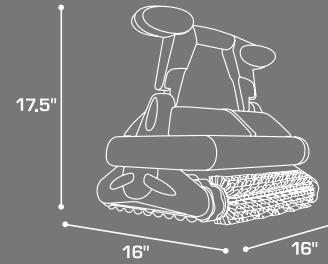

Specifications

S3 Robotic Dimensions	16" x 16" x 17.5"
S3 Robotic Weight	20 lbs.
Filtration Method	Internal filtration element independent of pool filtration system
Filtration Ability	Finest particles and large debris: bugs, twigs, leaves and pebbles
Filtration Element Maintenance	Clean water rinse or machine wash
Water Filtration Capacity	4,250 gallons per hour
S3 Robotic Connection	60 Ft. floating double insulated cable
Power Supply	28.5 Volt DC
User Selected Cleaning Cycles	Two - Perfect and Turbo
Perfect Cleaning Cycle Duration	3 hours (Perfect)
Turbo Cleaning Cycle Duration	1.5 hours (Turbo)
Surface Cleaning Ability	Pool bottom, walls, steps and waterline
Transport & Storage	S3 Robotic caddy (included)
S3 Robotic Caddy Dimensions	20.75" x 20" x 34.75"
Pool Types	In-ground pools
Pool Shapes	All shapes
Pool Surfaces	All in-ground pool surfaces
Warranty	Two year limited warranty (Refer to owner's manual for details)

Meets UL Standards

Baracuda S3 Robotic is ETL Listed to UL standards.

Zodiac Pool Systems, Inc.

2620 Commerce Way
Vista, CA 92081

www.baracuda.com

The S3 Robotic automatic pool cleaner is manufactured for use in tile, concrete, vinyl and fiberglass in-ground pools. For sale in the United States, Canada and Mexico.