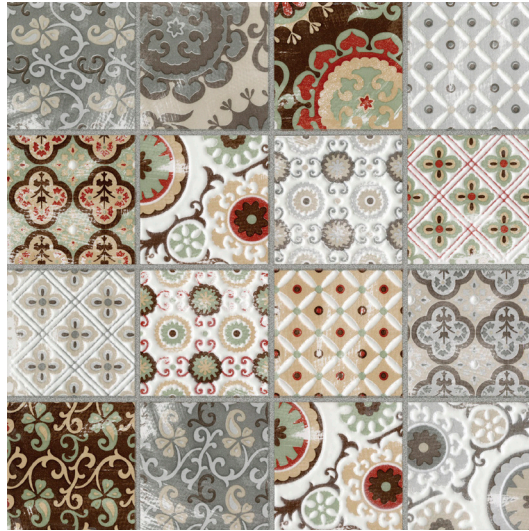

# A R T I S T I C T I L E

*Homestead Blue Matte Shown*

Presenting **HOMESTEAD**, an Italian ceramic collection with a decidedly country aesthetic. HOMESTEAD's patchwork configuration, stone washed colors and quilt-like patterns evoke a simpler lifestyle, elegantly presented in a 12x12" mosaic format. Easy installation, clean consistency and laid-back style make HOMESTEAD an easy way to express your lighter side.

## HOMESTEAD

Red Matte

Blue Matte

Green Matte

### NOTES

Straight Joint Mosaic  
11-7/8" x 11-7/8" x 1/4" (0.98sf)