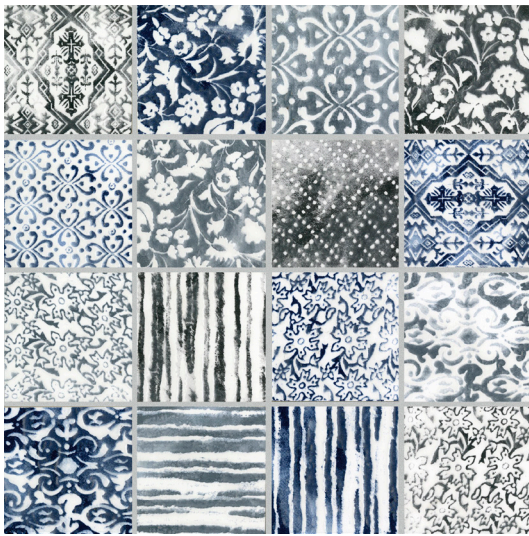

ARTISTIC TILE

HOMESTEAD

Blue Matte

APPLICATIONS

Interior Floor	Interior Wall	Shower Wall	Shower Floor	Exterior Floor	Exterior Wall	Pool / Fountain	Counter Top
No	All	Yes, including steam	No	No	Yes, non-freeze thaw	No	Yes

VARIATION

INSTALLATION / MAINTENANCE

Setting Material	Grout	Grout Joint	Membrane	Caulk	Sealer	Cleaner	Installation Instruction	Layout	Dry Layout
Mapei Ultraflex 2	Mapei Ultracolor Plus Sanded	As established on sheets	Mapei Mapelastix AquaDefense	Mapei Keracaulk Sanded	Not Required	AquaMix Conc. Stone & Tile Cleaner	TCNA Handbook	No	Optional

NOTES